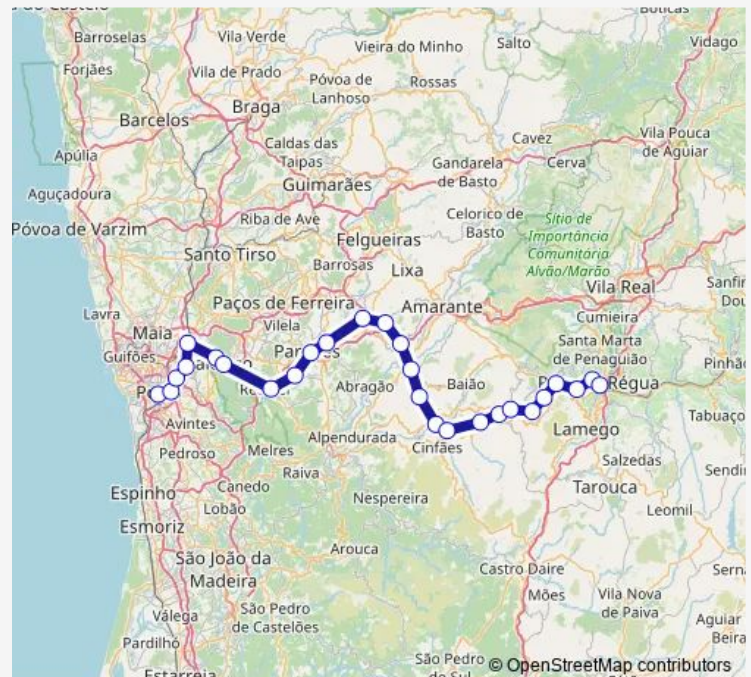

Aregos

Mirao

Ermida

Route schedule

Porto Sao Bento — Regua

Monday 22:20

Tuesday 22:20

Wednesday 22:20

Thursday 22:20

Friday 22:20

Saturday 22:20

Sunday 22:20

Route info

Direction: Porto Sao Bento

Stops: 27

Trip Duration: 2 hour 10 min