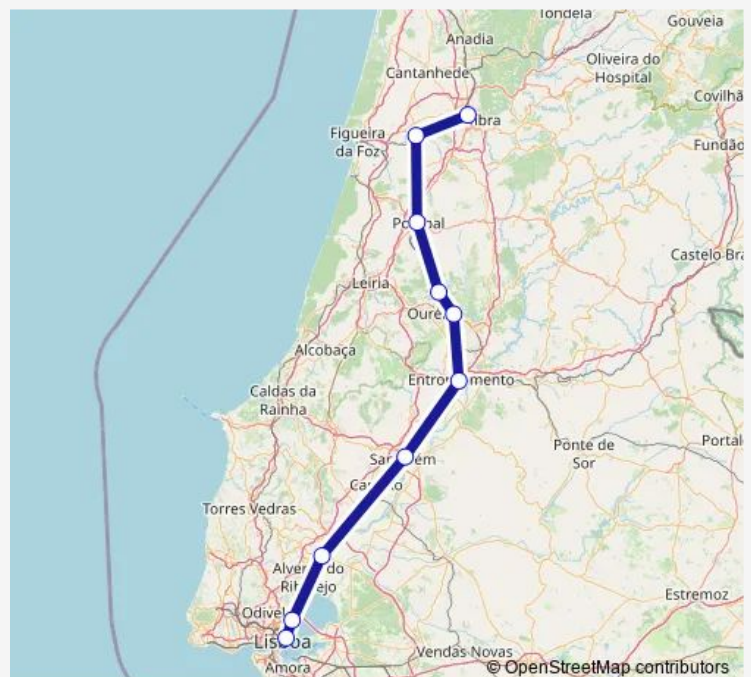

Rail R

[Go to website](#)

Direction

Coimbra-B — Lisboa Santa Apolonia

10 stops

[Open route schedule](#)

Coimbra-B

Granja do Ulmeiro - Alfarelos

Pombal

Caxarias

Chao de Macas - Fatima

Entroncamento

Santarem

Vila Franca de Xira

Lisboa Oriente

Lisboa Santa Apolonia

Route schedule

Coimbra-B — Lisboa Santa Apolonia

Monday 19:11

Tuesday —

Wednesday —

Thursday —

Friday —

Saturday —

Sunday 19:11

Route info

Direction: Coimbra-B

Stops: 10

Trip Duration: 2 hour 39 min

R