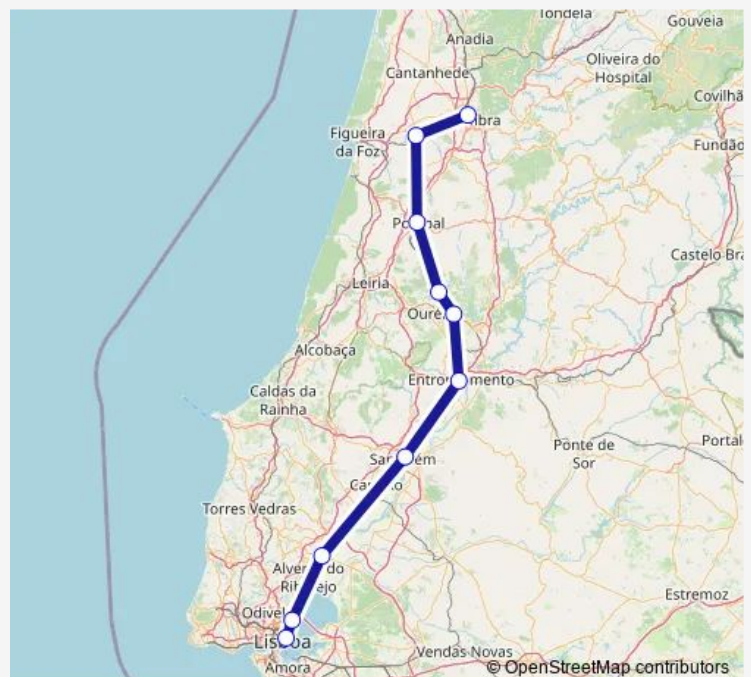

Rail R

[Go to website](#)

Direction

Coimbra-B — Lisboa Santa Apolonia

10 stops

[Open route schedule](#)

Coimbra-B

Granja do Ulmeiro - Alfarelos

Pombal

Caxarias

Chao de Macas - Fatima

Entroncamento

Santarem

Vila Franca de Xira

Lisboa Oriente

Lisboa Santa Apolonia

Route schedule

Coimbra-B — Lisboa Santa Apolonia

Monday 19:11

Tuesday —

Wednesday —

Thursday —

Friday —

Saturday —

Sunday 19:11

Route info

Direction: Coimbra-B

Stops: 10

Trip Duration: 2 hour 39 min

R