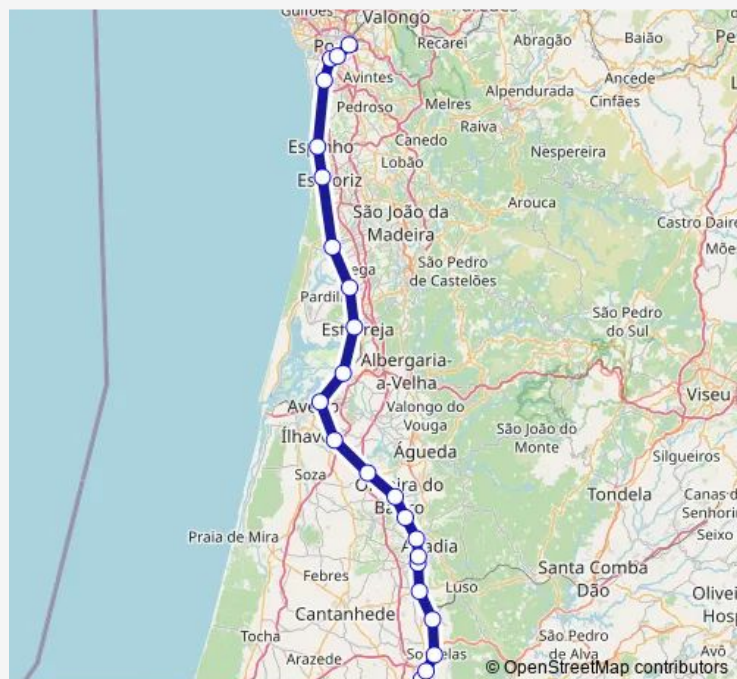

Thursday 08:45

Friday 08:45

Saturday —

Sunday —

Route info

Direction: Coimbra

Stops: 25

Trip Duration: 1 hour 55 min