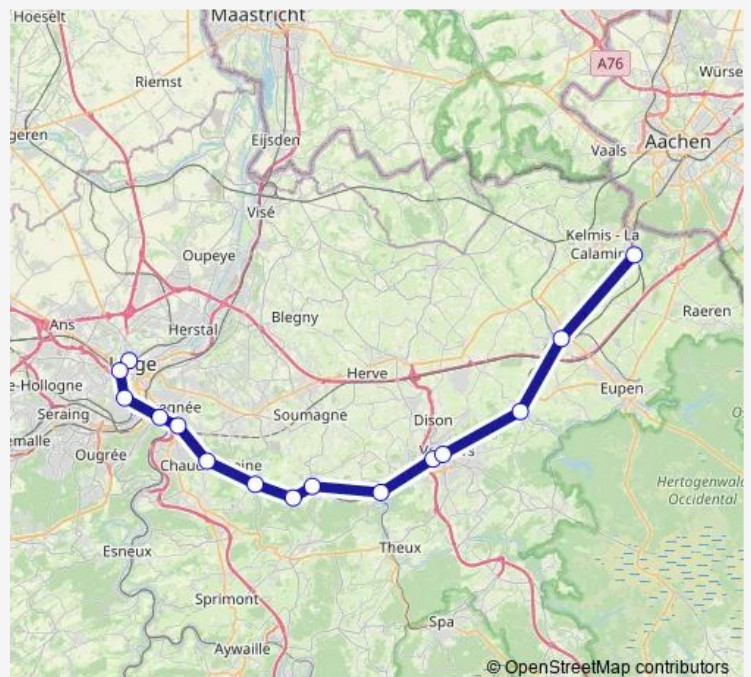

Chenee

Angleur

Liège-Guillemins

Liège-Carré

Liège-Saint-Lambert

Route schedule

Hergenrath — Liège-Saint-Lambert

Monday 06:42-22:45

Tuesday 06:42-22:45

Wednesday 06:42-22:45

Thursday 06:42-22:45

Friday 06:42-22:45

Saturday 06:42-22:45

Sunday 06:42-22:45

Route info

Direction: Hergenrath

Stops: 15

Trip Duration: 1 hour 8 min

Direction

Liège-Guillemins — Maastricht

5 stops

[Open route schedule](#)

Liège-Guillemins

Bressoux

Thursday 05:18-21:08

Friday 05:18-21:08

Saturday 05:18-21:08

Sunday 05:18-21:08

Route info

Direction: Liège-Saint-Lambert

Stops: 15

Trip Duration: 1 hour 5 min