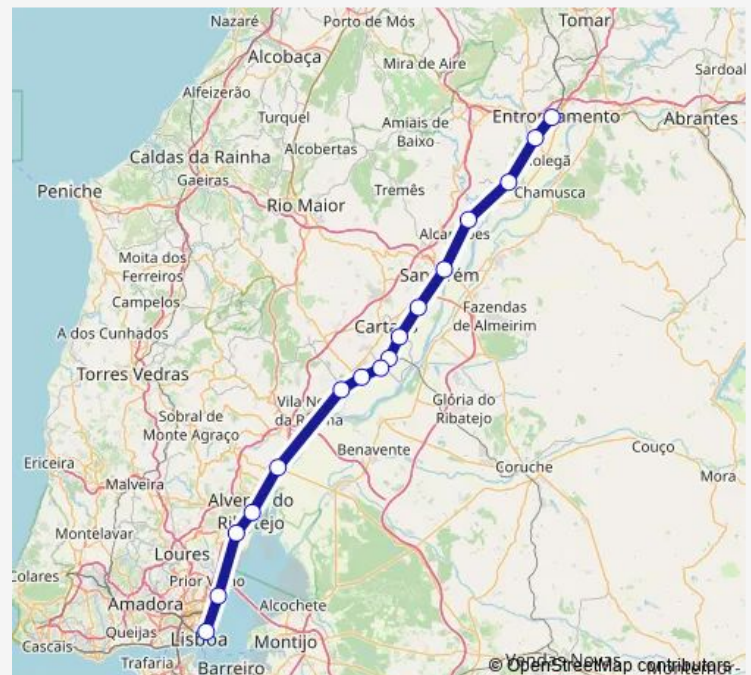

Thursday 00:15-11:45

Friday 00:15-11:45

Saturday 00:15

Sunday 00:15

Route info

Direction: Lisboa Santa Apolonia

Stops: 26

Trip Duration: 1 hour 46 min

R

Santarem

Vale de Figueira

Mato de Miranda

Riachos - Torres Novas - Golega

Entroncamento

Direction

Entroncamento — Lisboa Santa Apolonia

Tuesday 21:50

Wednesday 21:50

Thursday 21:50

Friday 21:50

Saturday —

Sunday —

Route info

Direction: Entroncamento

Stops: 11

Trip Duration: 1 hour 28 min

Direction

Entroncamento — Lisboa Santa Apolonia

16 stops

[Open route schedule](#)

Entroncamento

Riachos - Torres Novas - Golega