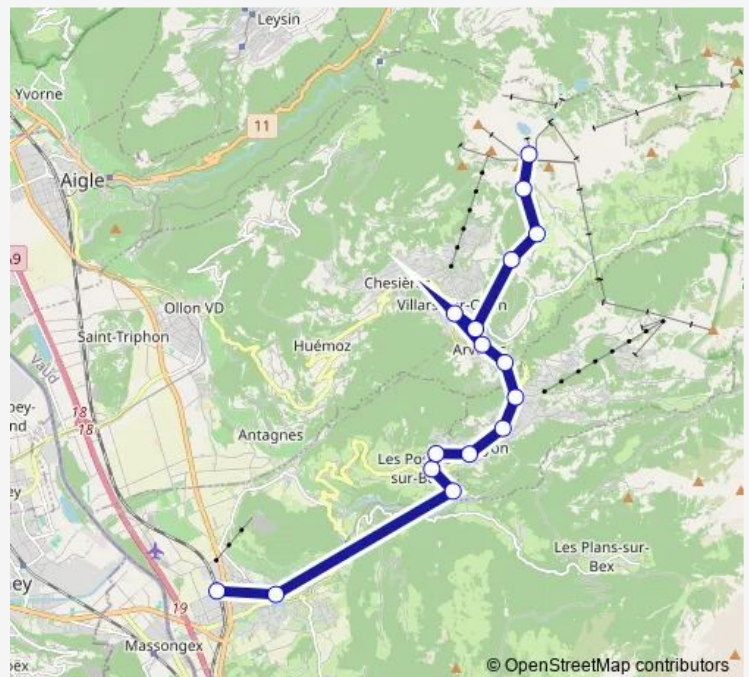

### Direction

Bex — Col-de-Bretaye

16 stops

[Open route schedule](#)

- Bex
- Bex-Place-du-Marché
- Fontannaz-Seulaz
- Les Posses
- Gryon-Chalméry
- Gryon
- Gryon Bois-Gentil
- Gryon Barboleuse
- La Clairière
- Arveyes
- Villars-sur-Ollon
- Roches Grises
- Col-de-Soud
- Villars-sur-Ollon Golf
- Bouquetins
- Col-de-Bretaye

### Route schedule

Bex — Col-de-Bretaye

Monday	08:37
Tuesday	—
Wednesday	—
Thursday	—
Friday	08:37
Saturday	08:37
Sunday	08:37

### Route info

Direction: Bex

Stops: 16

Trip Duration: 1 hour 11 min

■ R — R 74

R Rail time schedules and route maps are available in an offline PDF at [busmaps.com](https://busmaps.com). Use the [busmaps.com](https://busmaps.com) website to see live bus times, train schedule or subway schedule, and step-by-step directions for all public transit in Aigle