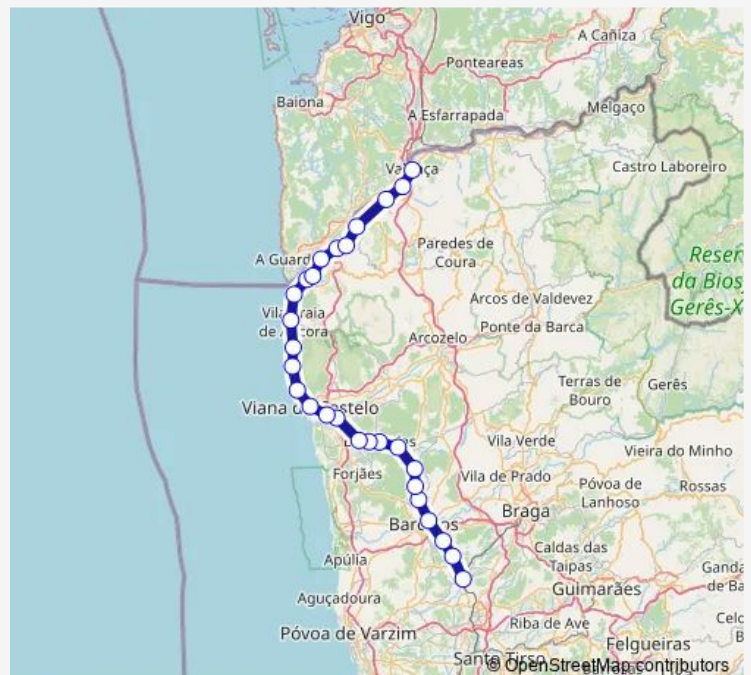

Rail R

[Go to website](#)

Direction

Nine — Valenca

28 stops

[Open route schedule](#)

- Nine
- Carreira
- Midoes
- Barcelos
- Silva
- Carapecos
- Tamel
- Durraes
- Barroselas
- Senhora das Neves
- Alvaraes
- Darque
- Areia - Darque
- Viana do Castelo
- Areosa
- Carreco
- Afife
- Ancora-Praia
- Moledo do Minho
- Senhora da Agonia
- Caminha

Route schedule

Nine — Valenca

Monday	06:59-20:05
Tuesday	06:59-20:05
Wednesday	06:59-20:05
Thursday	06:59-20:05
Friday	06:59-20:05
Saturday	06:59-20:05
Sunday	06:59-20:05

Route info

Direction: Nine

Stops: 28

Trip Duration: 1 hour 58 min

R

Seixas

Esqueiro

Gondarem

Vila Nova de Cerveira

Carvalha

Sao Pedro da Torre

Valenca

Direction

Valenca — Nine

28 stops

[Open route schedule](#)

Valenca

Sao Pedro da Torre

Carvalha