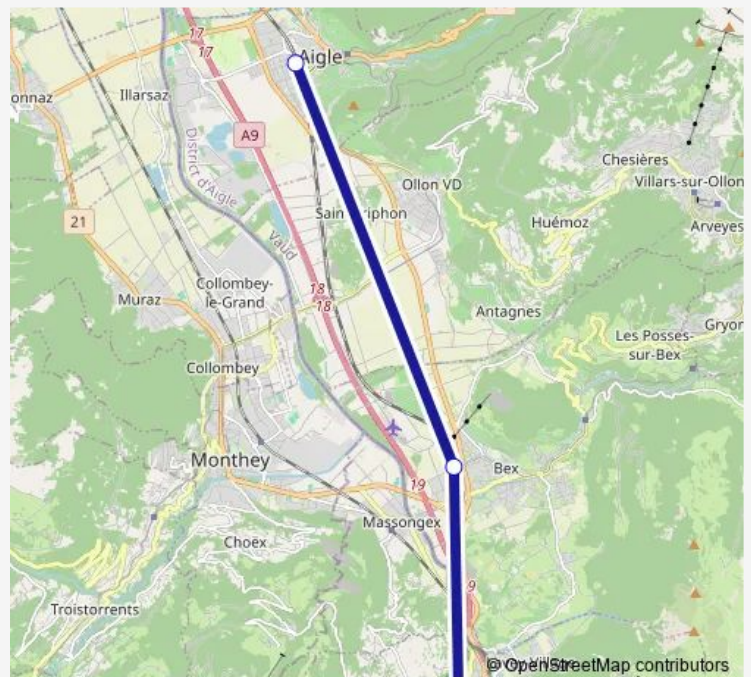

Regional Rail Service R

[Go to website](#)

Direction

St-Maurice — Aigle

3 stops

[Open route schedule](#)

St-Maurice

Bex

Saturday —

Sunday —

Route info

Direction: St-Maurice

Stops: 3

Trip Duration: 0 hour 10 min

■ R

Direction

Aigle — St-Maurice

3 stops

[Open route schedule](#)

Aigle

Bex

St-Maurice

Route schedule

Aigle — St-Maurice

Monday	—
Tuesday	—
Wednesday	—
Thursday	—
Friday	23:13
Saturday	—
Sunday	—

Route info

Direction: Aigle

Stops: 3

Trip Duration: 0 hour 12 min

Direction

Aigle — St-Maurice

3 stops