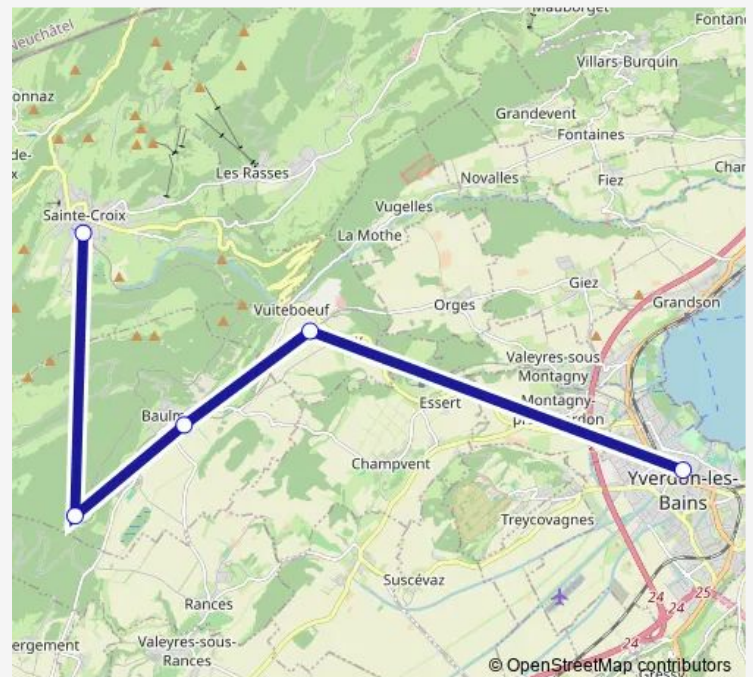

Direction

Yverdon-les-Bains — Ste-Croix

9 stops

[Open route schedule](#)

Yverdon-les-Bains

Yverdon William Barbey

La Brinaz

Valeyres-sous-Montagny

Essert-sous-Champvent

Vuiteboeuf

Baulmes

Six-Fontaines

Ste-Croix

Route schedule

Yverdon-les-Bains — Ste-Croix

Monday 05:50-20:44

Tuesday —

Wednesday —

Thursday 05:50-20:44

Friday 05:50-20:44

Saturday 05:50-20:44

Sunday 05:50-20:44

Route info

Direction: Yverdon-les-Bains

Stops: 9

Trip Duration: 0 hour 35 min

Direction

Yverdon-les-Bains — Ste-Croix

9 stops

[Open route schedule](#)

Yverdon-les-Bains

Yverdon William Barbey