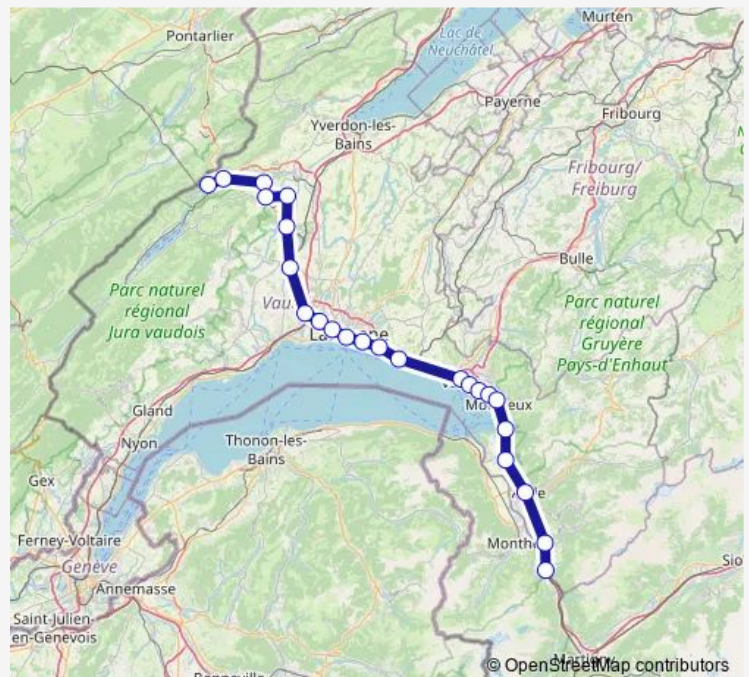

Rail R R 3

[Go to website](#)

Direction

St-Maurice — Vallorbe

29 stops

[Open route schedule](#)

St-Maurice

Bex

Aigle

Villeneuve Vd

Veytaux-Chillon

Territet

Montreux

Clarens

Burier

La Tour-de-Peilz

Vevey

St-Saphorin

Rivaz

Epesses

Cully

Villette Vd

Lutry

Pully

Lausanne

Prilly-Malley

Renens Vd

Route schedule

St-Maurice — Vallorbe

Monday

—

Tuesday

—

Wednesday

—

Thursday

—

Friday

—

Saturday

—

Sunday

23:35

Route info

Direction: St-Maurice

Stops: 29

Trip Duration: 1 hour 42 min

■ R — R 3

BusMaps