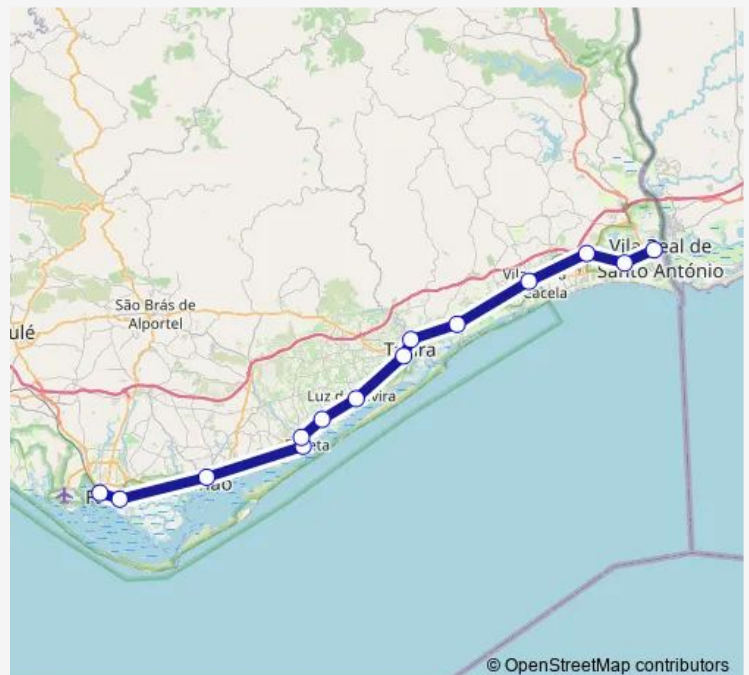

Bom Joao

Faro

**Route schedule**

Vila Real de Santo Antonio — Faro

Monday	11:08
Tuesday	11:08
Wednesday	11:08
Thursday	11:08
Friday	11:08
Saturday	11:08
Sunday	11:08

**Route info**

Direction: Vila Real de Santo Antonio

Stops: 12

Trip Duration: 1 hour 6 min

© OpenStreetMap contributors

## Direction

Vila Real de Santo Antonio — Faro

11 stops

[Open route schedule](#)

Vila Real de Santo Antonio

Cacela

Conceicao

Porta Nova

## Route info

Direction: Faro

Stops: 14

Trip Duration: 1 hour 12 min

**Direction**

Vila Real de Santo Antonio — Faro

14 stops

[Open route schedule](#)