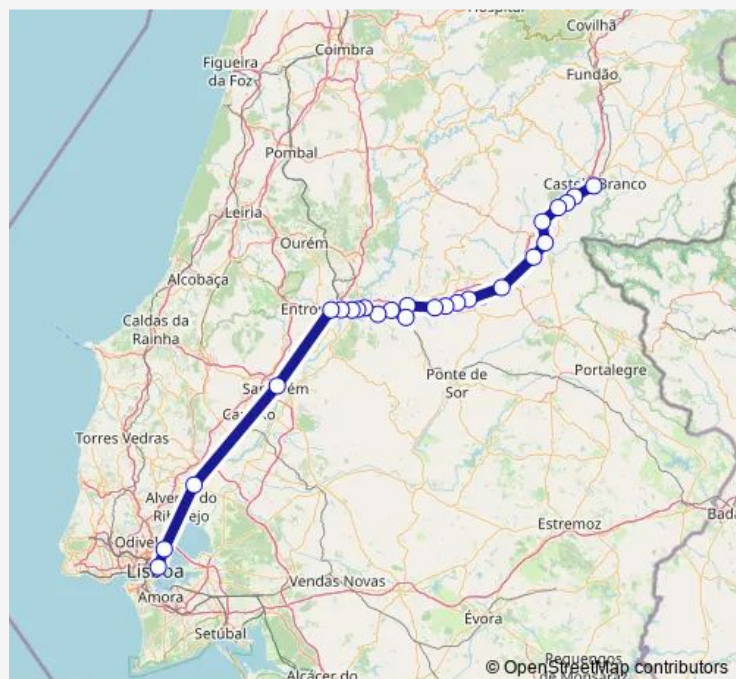

### Route info

Direction: Castelo Branco

Stops: 25

Trip Duration: 3 hour 25 min

R

Santarem

Vila Franca de Xira

Lisboa Oriente