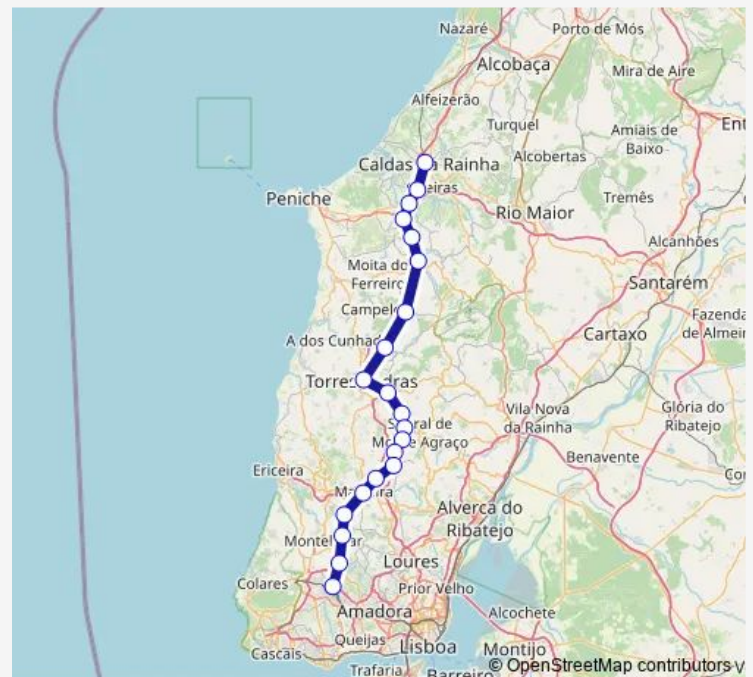

### Route schedule

Caldas da Rainha — Mira Sintra - Melecas

Monday 05:20-17:35

Tuesday 05:20-17:35

Wednesday 05:20-17:35

Thursday 05:20-17:35

Friday 05:20-17:35

Saturday 05:20-17:35

### Route info

Direction: Caldas da Rainha

Stops: 21

Trip Duration: 1 hour 51 min

R