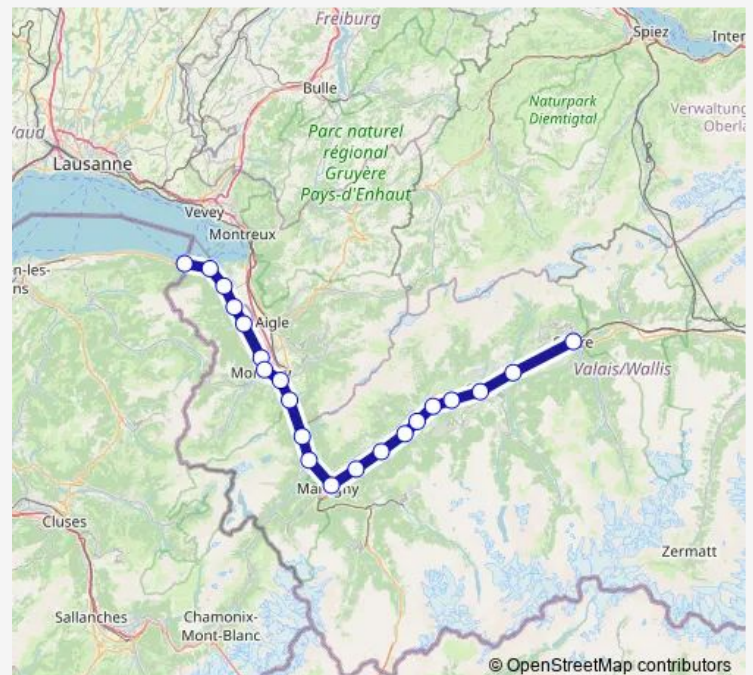

Regional Rail Service R

[Go to website](#)

Direction

St-Gingolph (Suisse) — Sierre/Siders

21 stops

[Open route schedule](#)

St-Gingolph (Suisse)

Bouveret

Les Evouettes

Vouvry

Vionnaz

Collombey

Monthey

Massongex

St-Maurice

Evionnaz

Vernayaz

Martigny

Charrat-Fully

Saxon

Riddes

Chamoson-St-Pierre-de-Clages

Ardon

Châteauneuf-Conthey

Sion

St-Léonard

Sierre/Siders

Route schedule

St-Gingolph (Suisse) — Sierre/Siders

Monday	—
Tuesday	—
Wednesday	—
Thursday	—
Friday	—
Saturday	02:57
Sunday	—

Route info

Direction: St-Gingolph (Suisse)

Stops: 21

Trip Duration: 1 hour 21 min

■ R

BusMaps