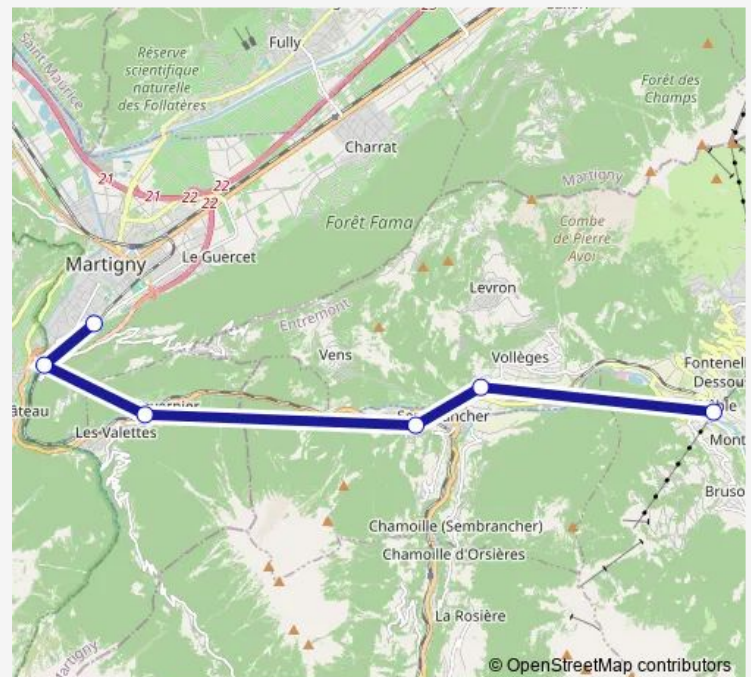

Regional Rail Service R

[Go to website](#)

Direction

Le Châble Vs — Martigny-Bourg

6 stops

[Open route schedule](#)

Le Châble Vs

Etiez

Sembrancher

Bovernier

Martigny-Croix

Martigny-Bourg

Route schedule

Le Châble Vs — Martigny-Bourg

Monday	—
Tuesday	—
Wednesday	22:38
Thursday	22:38
Friday	—
Saturday	—
Sunday	—

Route info

Direction: Le Châble Vs

Stops: 6

Trip Duration: 0 hour 22 min

■ R

R Regional Rail Service time schedules and route maps are available in an offline PDF at busmaps.com. Use the busmaps.com website to see live bus times, train schedule or subway schedule, and step-by-step directions for all public transit in Martigny-Ville