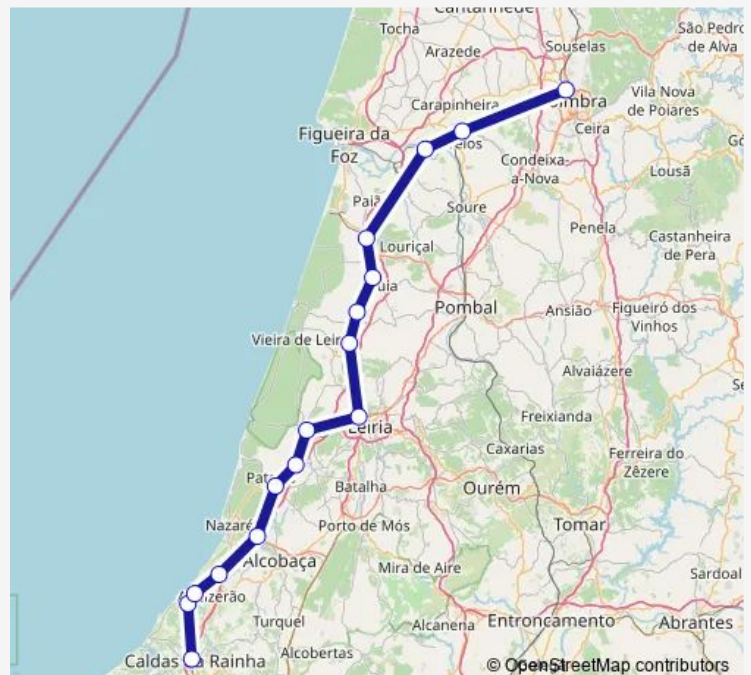

Monday 19:06

Tuesday 19:06

Wednesday 19:06

Thursday 19:06

Friday 19:06

Saturday 19:06

Sunday 19:06

Route info

Direction: Caldas da Rainha

Stops: 16

Trip Duration: 2 hour 8 min

R

Direction

Coimbra-B — Caldas da Rainha

16 stops

[Open route schedule](#)