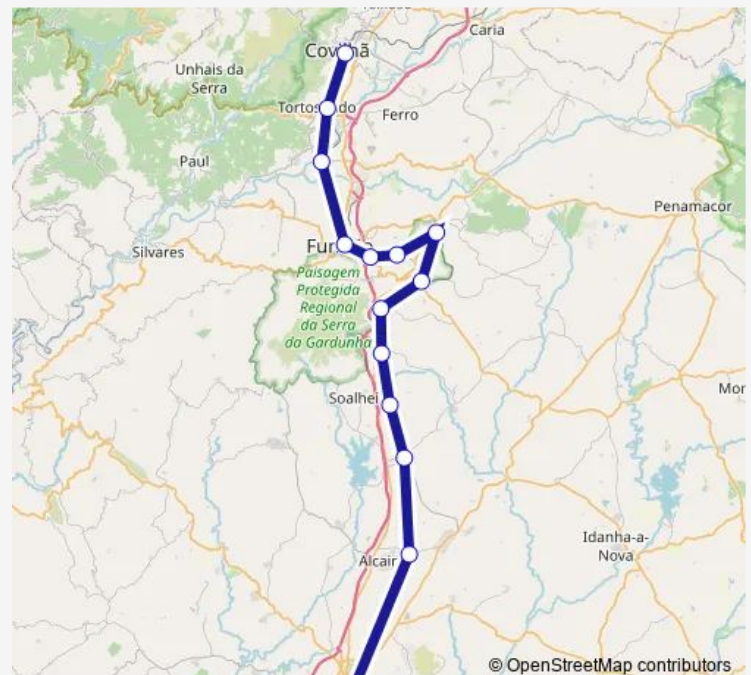

Thursday 08:50-18:27

Friday 08:50-18:27

Saturday 08:50-18:27

Sunday 08:50-18:27

Route info

Direction: Covilha

Stops: 14

Trip Duration: 1 hour 4 min

R

Direction

Castelo Branco — Covilha

14 stops

[Open route schedule](#)

Castelo Branco

Alcains

Lardosa

Thursday 06:49-19:40

Friday 06:49-19:40

Saturday 06:49-19:40

Sunday 06:49-19:40

Route info

Direction: Castelo Branco

Stops: 14

Trip Duration: 1 hour 9 min