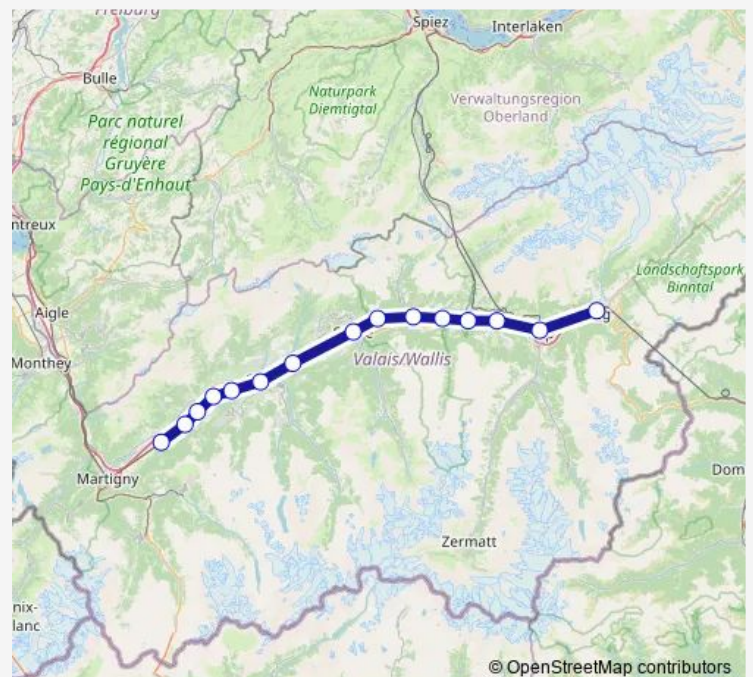

Sunday

24:26<sup>+1</sup>

### Route info

Direction: Brig

Stops: 15

Trip Duration: 1 hour 4 min

■ R — R 91

## Direction

Saxon — Brig

15 stops

[Open route schedule](#)

Saxon

Riddes

Chamoson-St-Pierre-de-Clages

Ardon