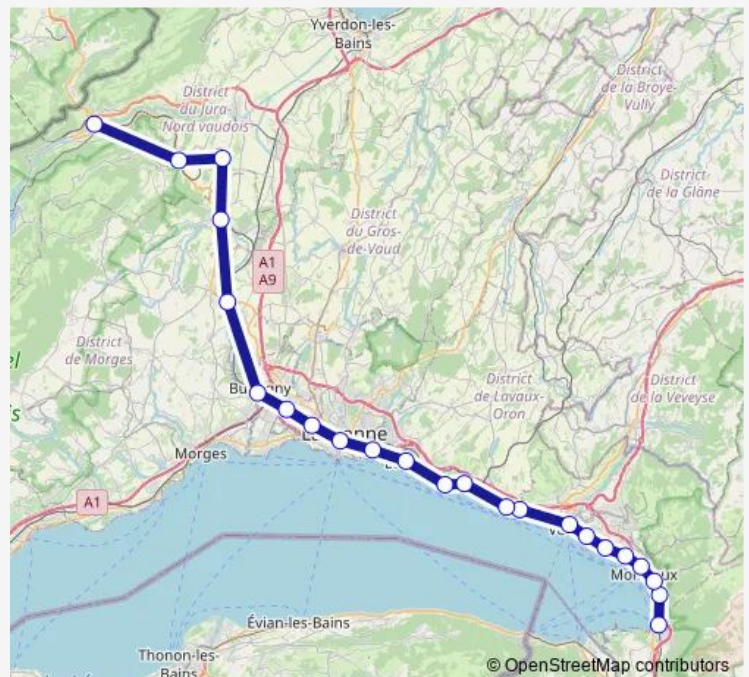

Rail R R 4

[Go to website](#)

Direction

Villeneuve Vd — Le Day

23 stops

[Open route schedule](#)

Villeneuve Vd

Veytaux-Chillon

Stops: 23

Trip Duration: 1 hour 20 min

R — R 4

Croy-Romainmôtier

Le Day

Direction

Villeneuve Vd — Le Day

23 stops

Route info

Direction: Villeneuve Vd

Stops: 23

Trip Duration: 1 hour 20 min

Direction

Le Day — Villeneuve Vd

23 stops

[Open route schedule](#)

—

Saturday

07:48

Sunday

07:48

Route info

Direction: Villeneuve Vd

Stops: 23