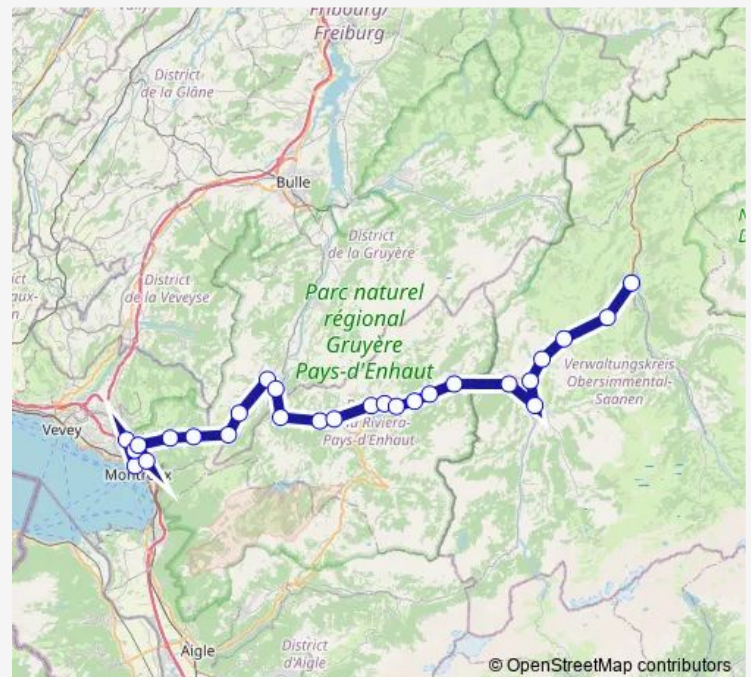

### Route info

Direction: Montreux

Stops: 33

Trip Duration: 2 hour 14 min

R — R 30

Château-d'Oex La Palaz

Les Granges-Gérignoz

Les Combes