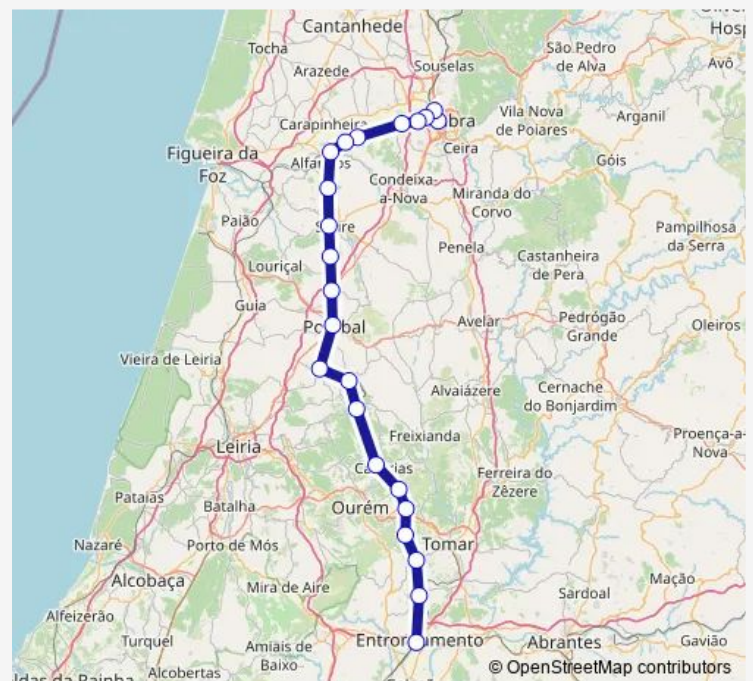

Thursday 05:09-20:14

Friday 05:09-20:14

Saturday 06:05-19:15

Sunday 08:15-20:14

Route info

Direction: Coimbra

Stops: 23

Trip Duration: 2 hour 3 min

R

Lamarosa

Entroncamento

Direction

Entroncamento — Coimbra

23 stops

[Open route schedule](#)

Entroncamento