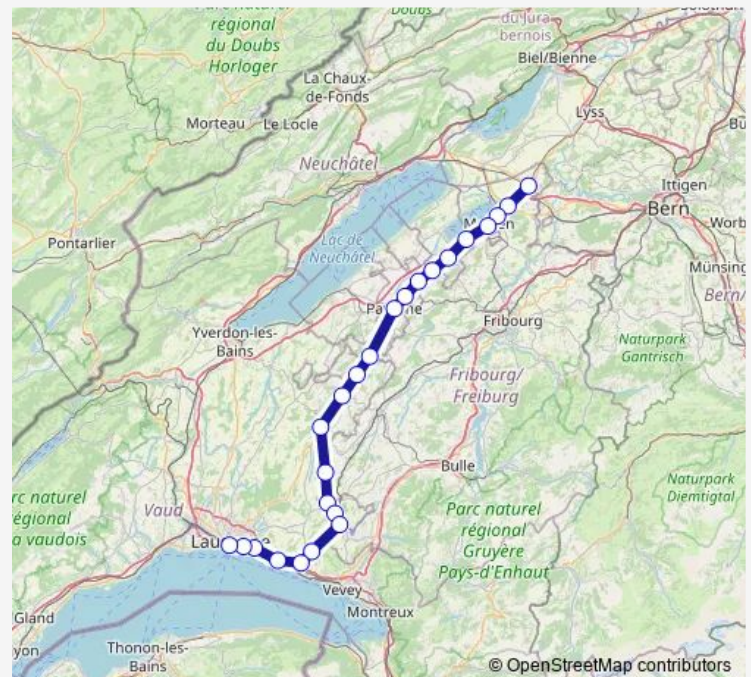

### Route schedule

Lausanne — Kerzers

Monday	—
Tuesday	—
Wednesday	—
Thursday	—
Friday	—
Saturday	22:08
Sunday	—

### Route info

Direction: Lausanne

Stops: 24

Trip Duration: 1 hour 48 min

■ R

Muntelier-Löwenberg

Galmiz

Kerzers