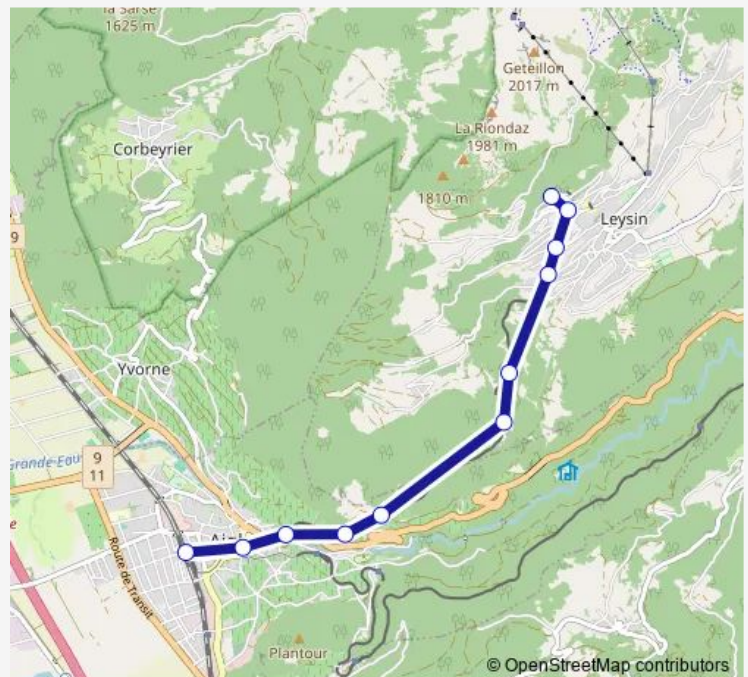

Direction

Aigle — Leysin-Grand-Hôtel

11 stops

[Open route schedule](#)

Aigle

Aigle-Place-du-Marché

Aigle-Dépôt

Fontanne

Route info

Direction: Aigle

Stops: 11

Trip Duration: 0 hour 29 min

Direction

Aigle — Leysin-Grand-Hôtel

11 stops

[Open route schedule](#)

Aigle

Aigle-Place-du-Marché

Aigle-Dépôt

Fontanney

Pont-de-Drapel

Rennaz (Leysin)

La Roulaz

Leysin-Village

Thursday 04:49

Friday 04:49

Saturday —

Sunday —

Route info

Direction: Aigle

Stops: 11

Trip Duration: 0 hour 29 min