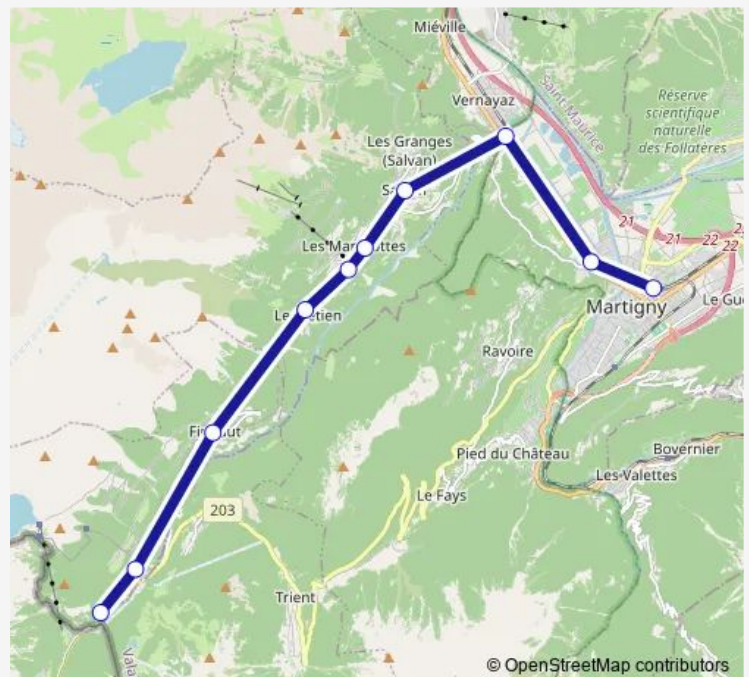

Rail R Mbx

[Go to website](#)

Direction

Martigny — Le Châtelard-Frontière

10 stops

[Open route schedule](#)

Martigny

Les Fumeaux

Sunday 20:14-23:14

Route info

Direction: Martigny

Stops: 10

Trip Duration: 0 hour 45 min

© OpenStreetMap contributors

■ R — Mbx

BusMaps

Monday 06:02-23:19

Tuesday 06:02-23:19

Wednesday 06:02-23:19

Thursday 06:02-23:19

Friday 06:02-23:19

Saturday 06:02-23:19

Sunday 06:02-23:19

Route info

Direction: Le Châtelard-Frontière

Stops: 10

Trip Duration: 0 hour 52 min

Direction

Martigny — Le Châtelard-Frontière

10 stops

[Open route schedule](#)

Martigny