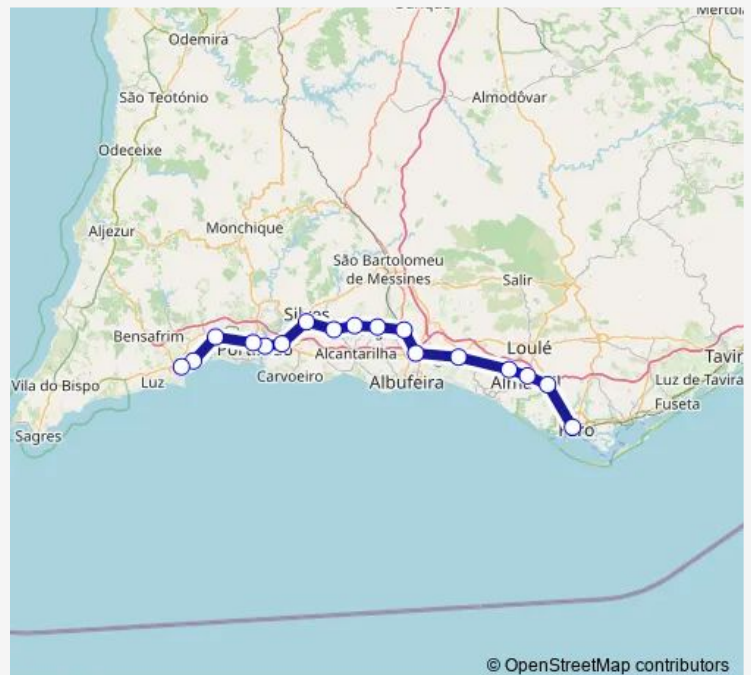

### Route schedule

Lagos — Faro

Monday 06:10-20:11

Tuesday 06:10-20:11

Wednesday 06:10-20:11

Thursday 06:10-20:11

Friday 06:10-20:11

Saturday 06:10-20:11

### Route info

Direction: Lagos

Stops: 16

Trip Duration: 1 hour 49 min

© OpenStreetMap contributors

R

**Direction**

Faro — Lagos

17 stops

[Open route schedule](#)

Faro

Parque das Cidades

Almancil

Loule

Boliquiteime

Albufeira - Ferreiras

## Route info

Direction: Faro

Stops: 17

Trip Duration: 1 hour 45 min