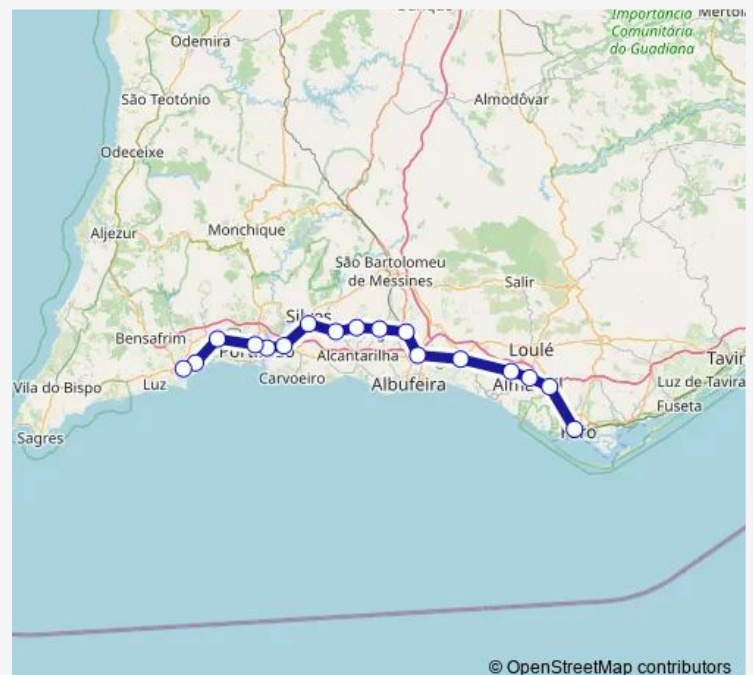

Rail R

[Go to website](#)

Direction

Lagos — Faro

16 stops

[Open route schedule](#)

Lagos

Meia Praia

Albufeira - Ferreiras

Boliqueime

Loule

Almancil

Parque das Cidades

Faro

Route schedule

Lagos — Faro

Monday	06:10-20:11
Tuesday	06:10-20:11
Wednesday	06:10-20:11
Thursday	06:10-20:11
Friday	06:10-20:11
Saturday	06:10-20:11
Sunday	06:10-20:11

Route info

Direction: Lagos

Stops: 16

Trip Duration: 1 hour 49 min

© OpenStreetMap contributors

R

Direction

Faro — Lagos

17 stops

[Open route schedule](#)

Faro

Parque das Cidades