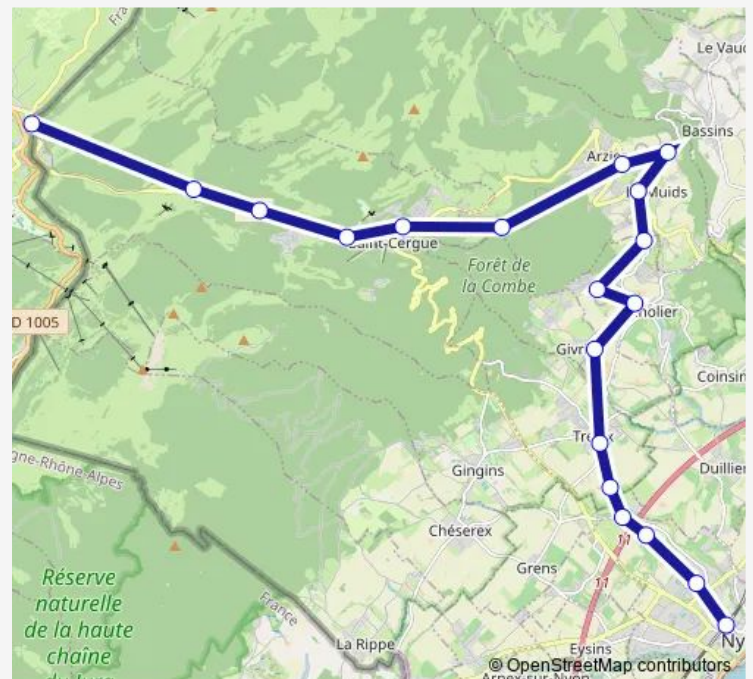

### Route schedule

La Cure — Nyon

Monday 06:50-21:52

Tuesday 08:50-21:52

Wednesday 08:50-21:52

Thursday 08:50-21:52

Friday 08:50-21:52

Saturday 06:50-21:52

### Route info

Direction: La Cure

Stops: 19

Trip Duration: 0 hour 52 min

■ R — R 55

## Route info

Direction: La Cure

Stops: 19

Trip Duration: 0 hour 50 min

## Direction

Nyon — La Cure

19 stops

[Open route schedule](#)

Nyon

Les Plantaz

La Vuarpillière

L'Asse