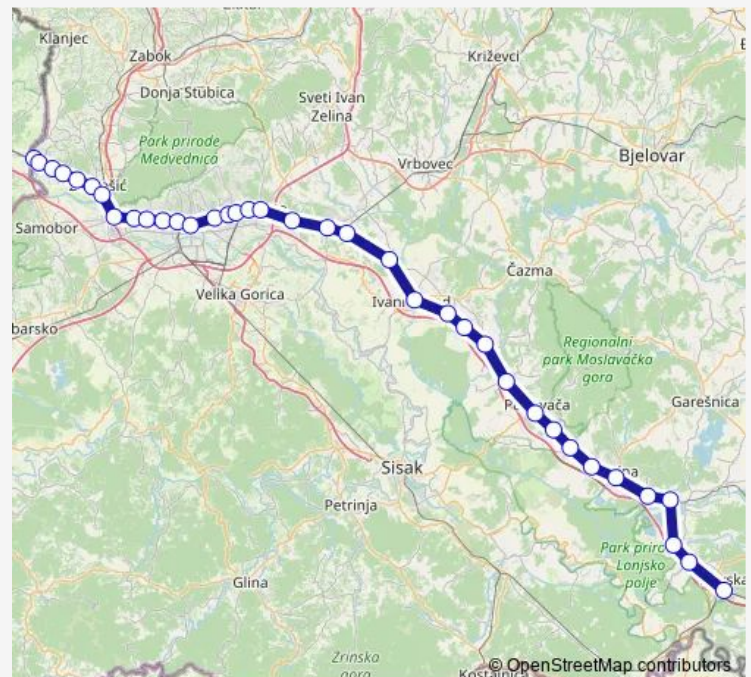

### Route schedule

Harmica — Novska

Monday 13:24-22:40

Tuesday 13:24-22:40

Wednesday 13:24-22:40

Thursday 13:24-22:40

Friday 13:24-22:40

Saturday 19:11-22:40

### Route info

Direction: Harmica

Stops: 37

Trip Duration: 3 hour 27 min

■ Harmica - Novska

Prečec stajalište

Ivanić Grad

Deanovec