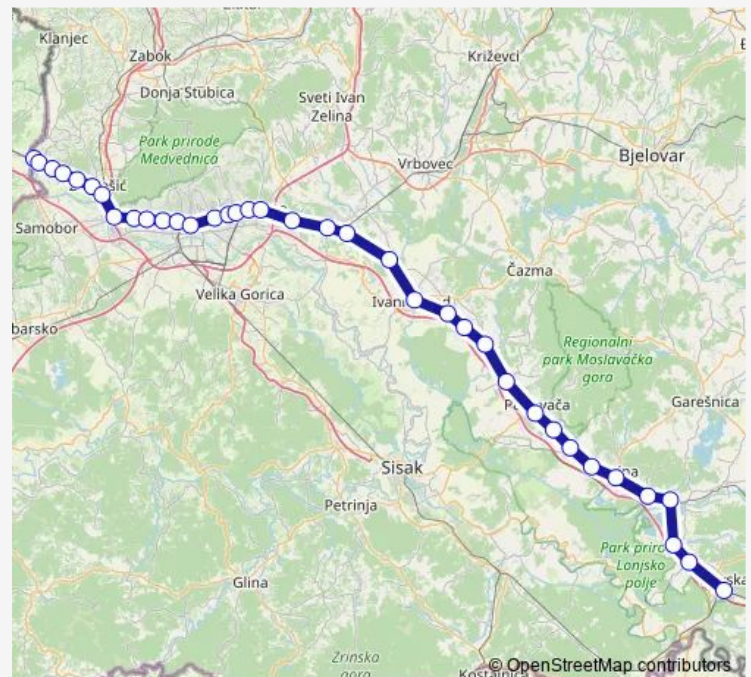

### Route schedule

Harmica — Novska

Monday 13:24-22:40

Tuesday 13:24-22:40

Wednesday 13:24-22:40

Thursday 13:24-22:40

Friday 13:24-22:40

Saturday 19:11-22:40

### Route info

Direction: Harmica

Stops: 37

Trip Duration: 3 hour 27 min

■ Harmica - Novska

Prečec stajalište

Ivanić Grad

Deanovec