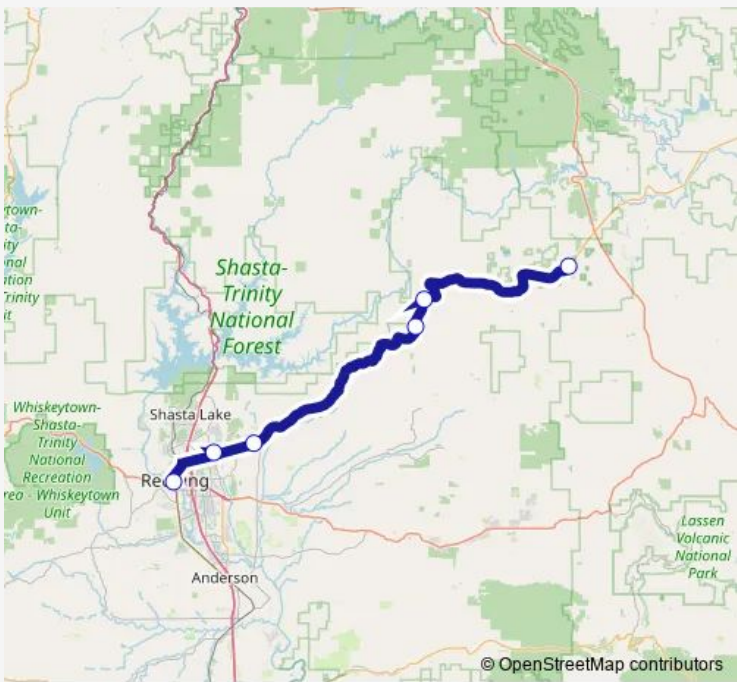

Bus BE Burney Express

[Go to website](#)

Direction
 Burney (@ Burney Sporting Goods) — Downtown Transit Center
 6 stops
[Open route schedule](#)

- Burney (@ Burney Sporting Goods)
- Montgomery Creek (@ Montgomery Creek Library)
- Round Mountain (@ Round Mountain Store/Cafe)
- Bella Vista (@ My-T Fine Foods)
- Shasta College
- Downtown Transit Center

Direction

Downtown Transit Center — Burney (@ Burney Sporting Goods)

6 stops

[Open route schedule](#)

Downtown Transit Center

Shasta College

Bella Vista (@ My-T Fine Foods)

Round Mountain (@ Round Mountain Store/Cafe)

Montgomery Creek (@ Montgomery Creek Library)

Burney (@ Burney Sporting Goods)

Route schedule

Downtown Transit Center — Burney (@ Burney Sporting Goods)

Monday 10:25-17:35

Tuesday 10:25-17:35

Wednesday 10:25-17:35

Thursday 10:25-17:35

Friday 10:25-17:35

Saturday —

Sunday —

Route info

Direction: Downtown Transit Center

Stops: 6

Trip Duration: 1 hour 25 min