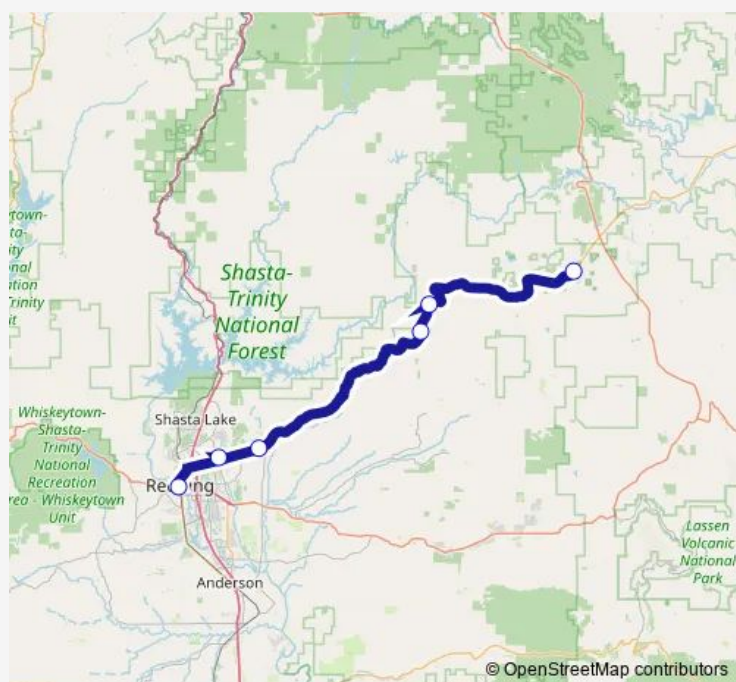

Round Mountain (@ Round Mountain Store/Cafe)

Bella Vista (@ My-T Fine Foods)

Shasta College

Downtown Transit Center

Route schedule

Burney (@ Burney Sporting Goods) — Downtown Transit Center

Monday 05:50-15:50

Tuesday 05:50-15:50

Wednesday 05:50-15:50

Thursday 05:50-15:50

Friday 05:50-15:50

Saturday —

Sunday —

Route info

Direction: Burney (@ Burney Sporting Goods)

Stops: 6

Trip Duration: 1 hour 25 min

Be — Burney Express

Direction

Downtown Transit Center — Burney (@ Burney Sporting Goods)

6 stops

[Open route schedule](#)

Downtown Transit Center

Monday 10:25-17:35

Tuesday 10:25-17:35

Wednesday 10:25-17:35

Thursday 10:25-17:35

Friday 10:25-17:35

Saturday —

Sunday —

Route info