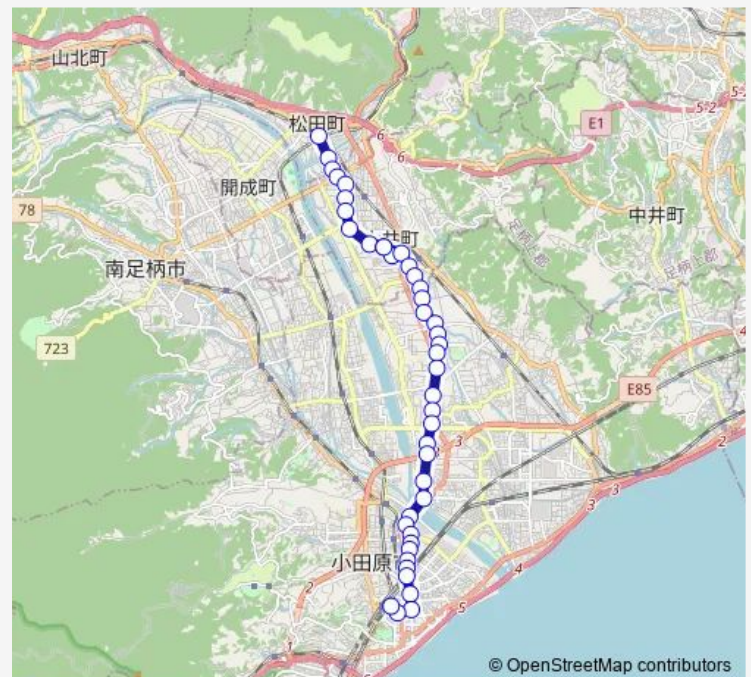

### Route schedule

新松田駅 — 小田原駅

Monday 07:40-17:45

Tuesday 07:40-17:45

Wednesday 07:40-17:45

Thursday 07:40-17:45

Friday 07:40-17:45

Saturday —

### Route info

Direction: 新松田駅

Stops: 42

Trip Duration: 0 hour 48 min

© OpenStreetMap contributors

■ 小 1 1

BusMaps

下西大友