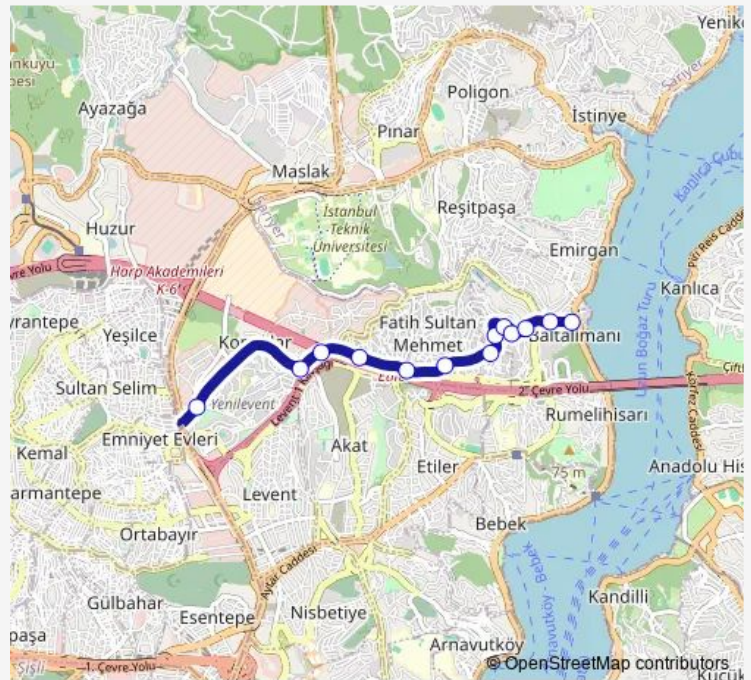

Thursday 06:45

Friday 06:45

Saturday 06:45

Sunday 06:45

Route info

Direction: ÜÇ Yol

Stops: 13

Trip Duration: 0 hour 12 min