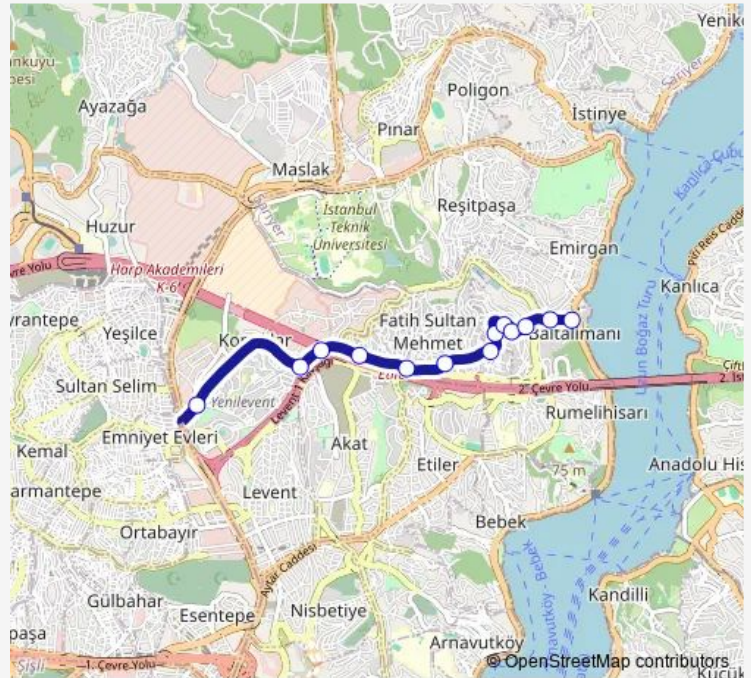

Saturday 06:45

Sunday 06:45

Route info

Direction: ÜÇ Yol

Stops: 13

Trip Duration: 0 hour 12 min

Direction

Baltalimani — 4.LEVENT

Stops: 19

Trip Duration: 0 hour 20 min

Balta Limanı-4. Levent Bus time schedules and route maps are available in an offline PDF at busmaps.com. Use the busmaps.com website to see live bus times, train schedule or subway schedule, and step-by-step directions for all public transit in Istanbul