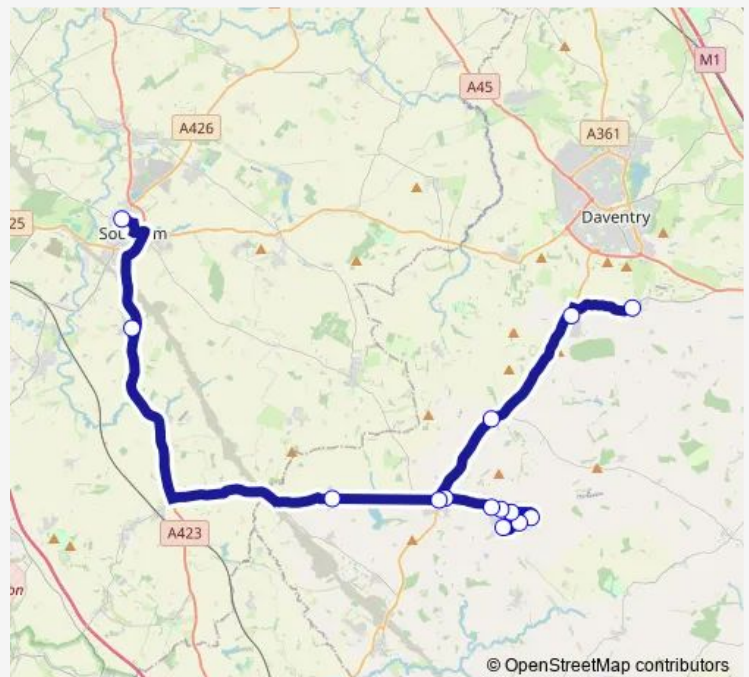

Potters End

London End

Bridge Lane

Southam College

Route schedule

Bus Shelter — Southam College

Monday 07:28

Tuesday 07:28

Wednesday 07:28

Thursday 07:28

Friday 07:28

Saturday —

Sunday —

Route info

Direction: Bus Shelter

Stops: 14

Trip Duration: 0 hour 57 min

 CAT4

 BusMaps

Direction

Southam College — Bus Shelter

12 stops

[Open route schedule](#)

Southam College

Thursday 15:50

Friday 15:50

Saturday —

Sunday —

Route info

Direction: Southam College

Stops: 12

Trip Duration: 0 hour 52 min