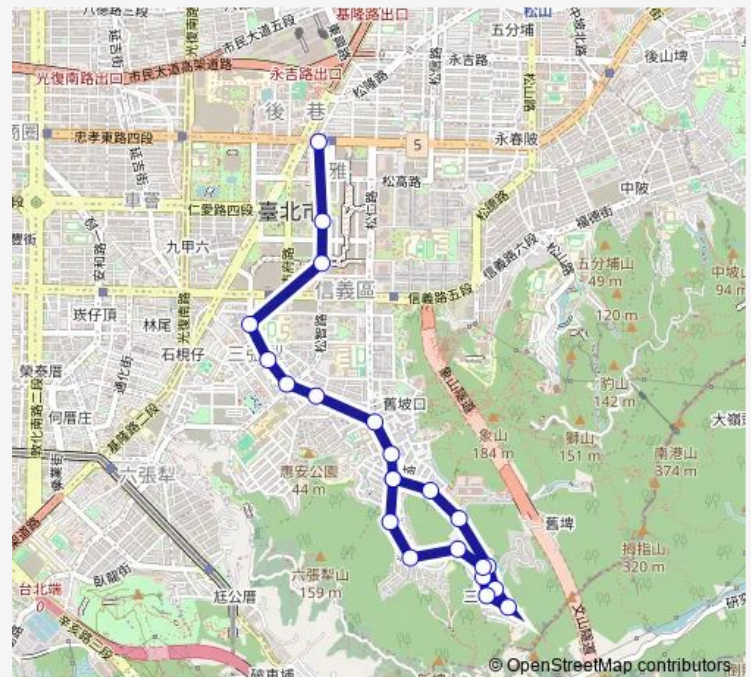

### Route schedule

捷運市政府站 — 市政府(松智)

Monday

—

Tuesday

—

Wednesday

—

### Route info

Direction: 捷運市政府站

Stops: 10

Trip Duration: 24 hour 0 min

■ 藍5 — 吳興街-捷運市政府站

## Direction

吳興街站 — 捷運市政府站

22 stops

[Open route schedule](#)

吳興街站

聯勤技術訓練中心

拇指山登山口

景雲街

## Route info

Direction: 吳興街站

Stops: 22

Trip Duration: 0 hour 30 min

藍5 Bus time schedules and route maps are available in an offline PDF at [busmaps.com](https://busmaps.com). Use the [busmaps.com](https://busmaps.com) website to see live bus times, train schedule or subway schedule, and step-by-step directions for all public transit in Taipei