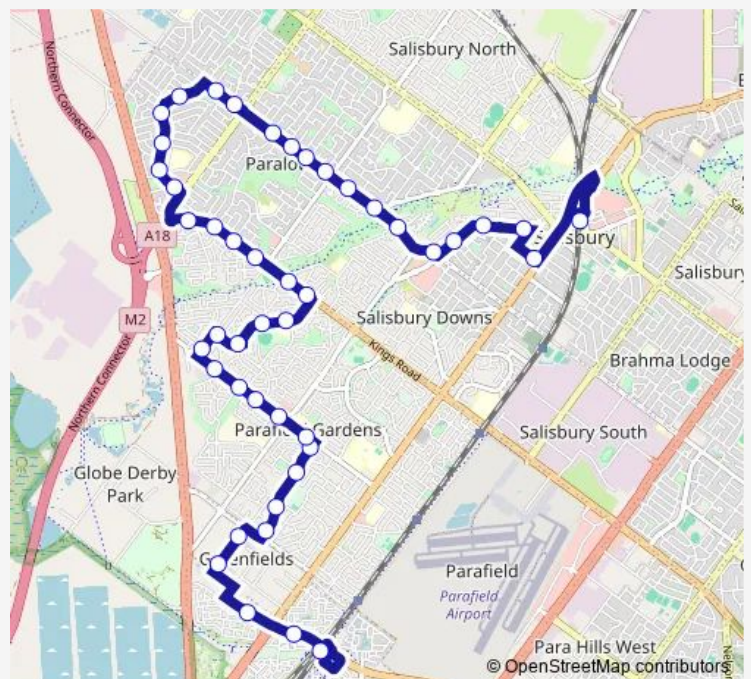

Stop 36B Oleander Dr - North West side

Stop 36C Oleander Dr - North West side

Stop 37 Shepherdson Rd - South West side

Stop 38 Shepherdson Rd - South West side

Stop 38A Shepherdson Rd - South West side

Stop 38B Shepherdson Rd - South West side

Stop 38C Shepherdson Rd - South West side

Stop 39 Whites Rd - West side

Stop 39A Jamison St - North West side

Stop 39B Jamison St - North East side

Stop 39C Andrew Smith Dr - North side

Stop 40P Andrew Smith Dr - North side

Stop 41P Kings Rd - South West side

Stop 42P Kings Rd - South West side

Route schedule

Zone C Mawson Interchange — Zone F Salisbury Interchange - East Side

Monday	22:13
Tuesday	22:13
Wednesday	22:13
Thursday	22:13
Friday	22:13
Saturday	19:13-22:13
Sunday	19:13-22:13

Route info

Direction: Zone C Mawson Interchange

Stops: 45

Trip Duration: 0 hour 38 min

411B — Mawson Interchange to Salisbury Interchange **BusMaps**

Stop 42 Kings Rd - South side

Stop 42A Kings Rd - South side