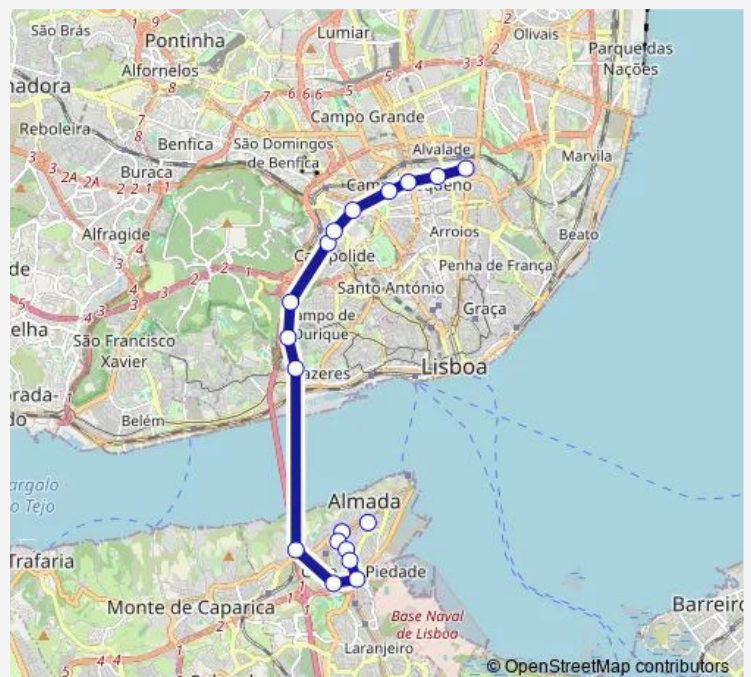

## Bus 160 - Almada - Lisboa (Pça do Areeiro) (via Alcântara)

[Go to website](#)

### Route schedule

Almada (Pça S João Baptista 3) — Lisboa (Areeiro) Pça Manuel Nóbrega 8B Terminal

Monday	05:50-20:45
Tuesday	05:50-20:45
Wednesday	05:50-20:45
Thursday	05:50-20:45
Friday	05:50-20:45
Saturday	05:50-20:45
Sunday	05:50-06:45

### Route info

Direction: Almada (Pça S João Baptista 3)

Stops: 18

Trip Duration: 0 hour 45 min

160 - Almada - Lisboa (Pça do Areeiro) (via Alcântara)

Bus time schedules and route maps are available in an offline PDF at [busmaps.com](https://busmaps.com). Use the [busmaps.com](https://busmaps.com) website to see live bus times, train schedule or subway schedule, and step-by-step directions for all public transit in Lisbon