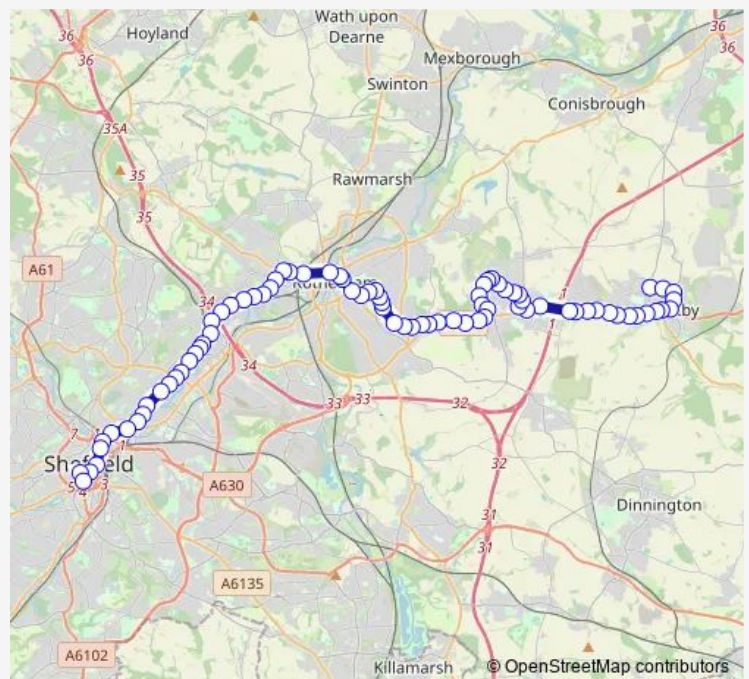

Meadowhall Road/Meadowhall Riverside

Meadowhall Interchange/C1

Meadow Bank Road/Meadowhall Road

Route schedule

Eyre Street/Moor Market ES3 — Salisbury Road/Braithwell Road

Monday 05:34-17:20

Tuesday 05:34-17:20

Wednesday 05:34-17:20

Thursday 05:34-17:20

Friday 05:34-17:20

Saturday 09:47-17:00

Sunday 10:40-18:40

Route info

Direction: Eyre Street/Moor Market ES3

Stops: 82

Trip Duration: 1 hour 24 min

X2 — Sheffield City Centre - Doncaster

Meadow Bank Road/Blackburn Meadows

Meadow Bank Road/South Street

Meadow Bank Road/Jordan Crescent

Meadow Bank Road/Psalters Lane

Wilton Lane/Regent Street