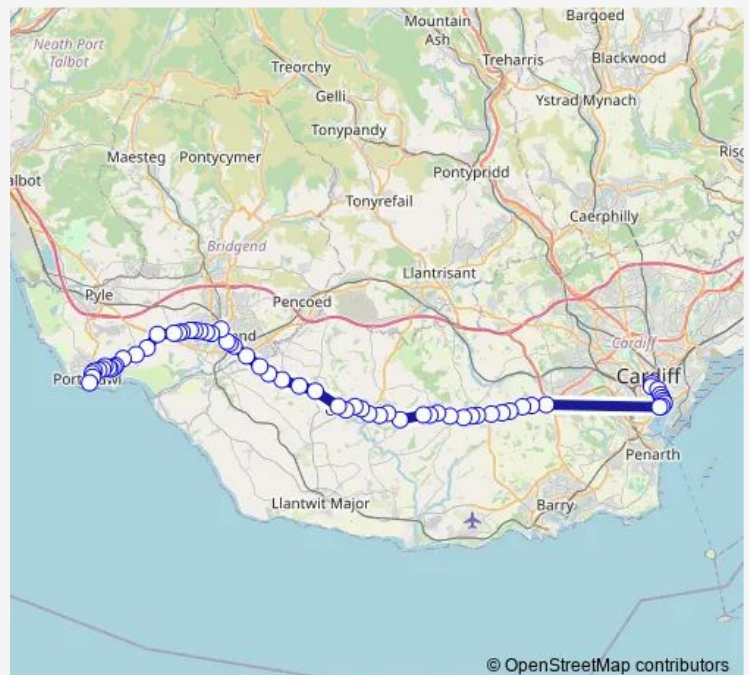

Thursday 21:00-22:00

Friday 21:00-22:00

Saturday 21:00-22:00

Sunday —

Route info

Direction: Cardiff Bus Interchange Bay 2

Stops: 62

Trip Duration: 1 hour 25 min