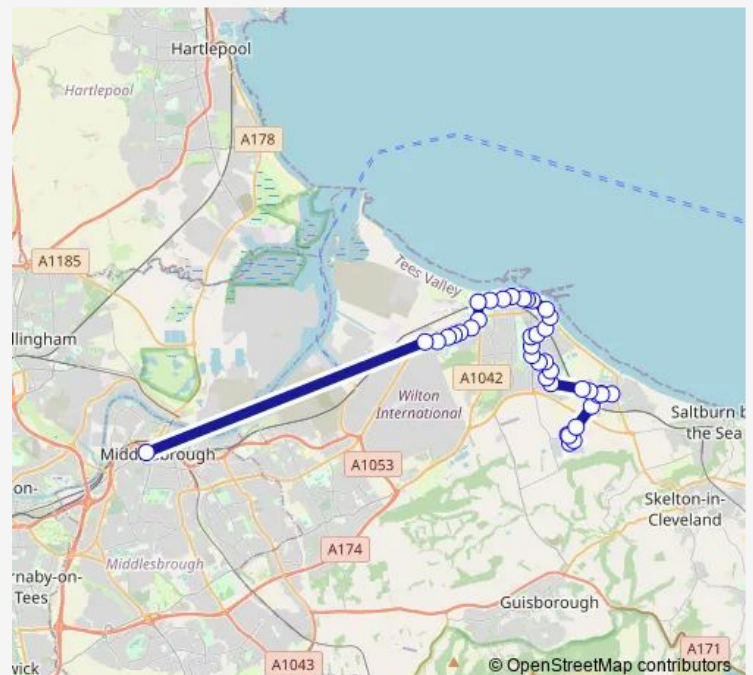

Borough Park

Rye Hills Academy

Goodwood Road

Route schedule

Bus Station Stand 4 — Gleneagles Road

Monday 07:45-17:55

Tuesday 07:45-17:55

Wednesday 07:45-17:55

Thursday 07:45-17:55

Friday 07:45-17:55

Saturday 08:07-17:50

Sunday —

Route info

Direction: Bus Station Stand 4

Stops: 37

Trip Duration: 0 hour 59 min

■ X2 — Middlesbrough - Lingdale/New Marske

Saltscar

The Hampstead

Cormorant Drive

Trevarrian Drive

Wheatlands Farm

Cleveland View

Barnes Wallis Way