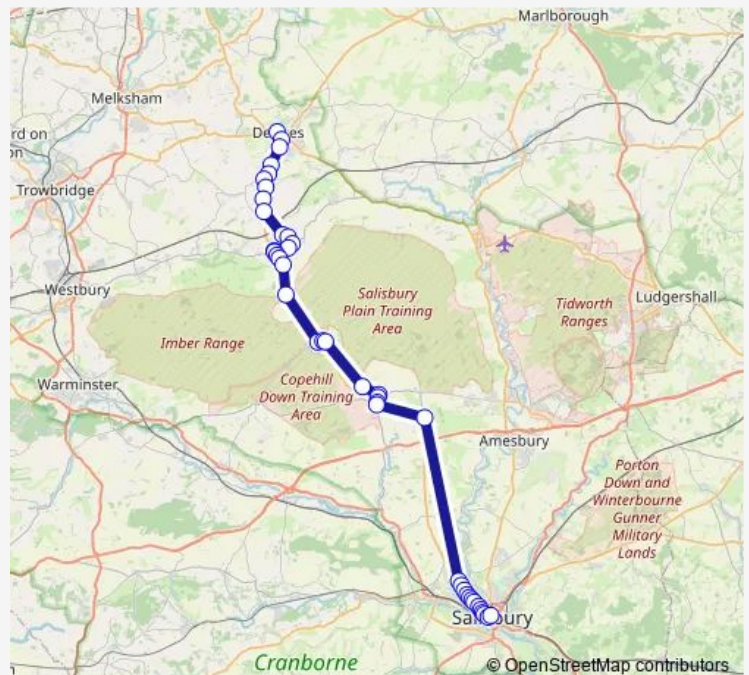

Thursday 09:00-17:40

Friday 09:00-17:40

Saturday 09:00-15:50

Sunday —

Route info

Direction: Market Place Bus Island

Stops: 41

Trip Duration: 1 hour 10 min

[Open route schedule](#)

B&Q

Coate Roundabout

Police Hq

Canal Bridge

Kwik Fit

Market Place Bus Island

Southgate