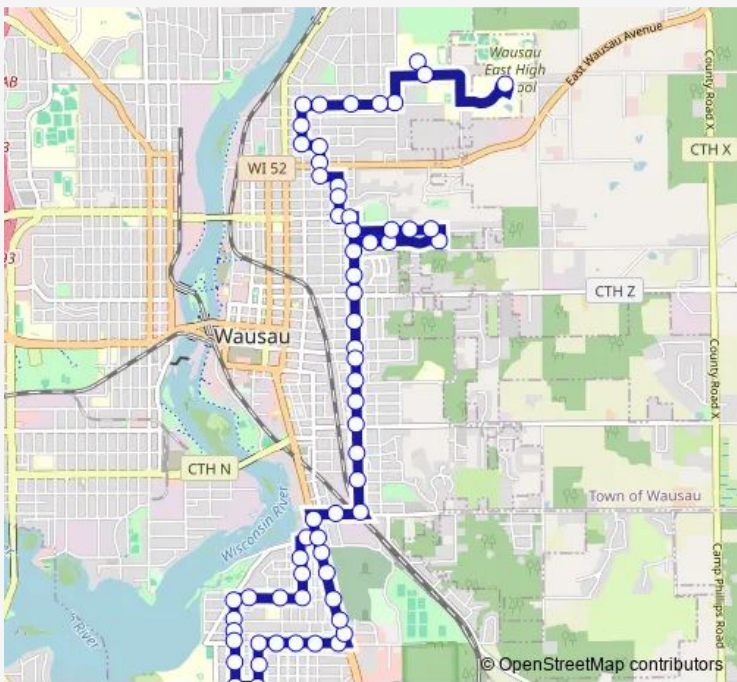

**Direction**  
 Horace Mann Middle School — Grand Ave. @ Townline Rd.

63 stops

[Open route schedule](#)

- Horace Mann Middle School
- Wausau East High School
- Sell St. @ Horace Mann Middle School
- 13th St. @ Brown St.
- Brown St. @ 12th St.
- Brown St. @ 10th St.
- Brown St. @ 8th St.
- Brown St. @ 7th St.
- 7th St. @ Nina Ave.
- 7th St. @ Augusta Ave.
- 8th St. @ Augusta Ave.
- 8th St. @ Wasau Ave.
- 8th St. @ Park Ave.
- 9th St. @ Lincoln Ave.
- 9th St. @ Humboldt Ave.
- 9th St. @ Bridge St.
- Bridge St. @ Kaiser Park
- 10th St. @ Stark St.
- Steuben St. @ 12th St.
- Steuben St. @ 13th St.
- Steuben St. @ 16th St.

Route schedule

Horace Mann Middle School — Grand Ave. @ Townline Rd.

Monday	15:00
Tuesday	15:00
Wednesday	15:00
Thursday	15:00
Friday	15:00
Saturday	—
Sunday	—

**Route info**

Direction: Horace Mann Middle School

Stops: 63

Trip Duration: 0 hour 40 min

Stark St. @ 15th St.

Stark St. @ 14th St.

Stark St. @ 13th St.

10th St. @ Hamilton St.

10th St. @ Fulton St.

10th St. @ Franklin St.

## Route info

Direction: Prospect Ave. @ Townline Rd.

Stops: 35

Trip Duration: 0 hour 25 min

8th St. @ Wausau Ave.

8th St. @ Union Ave.

7th St. @ Augusta Ave.

7th St. @ Nina Ave.