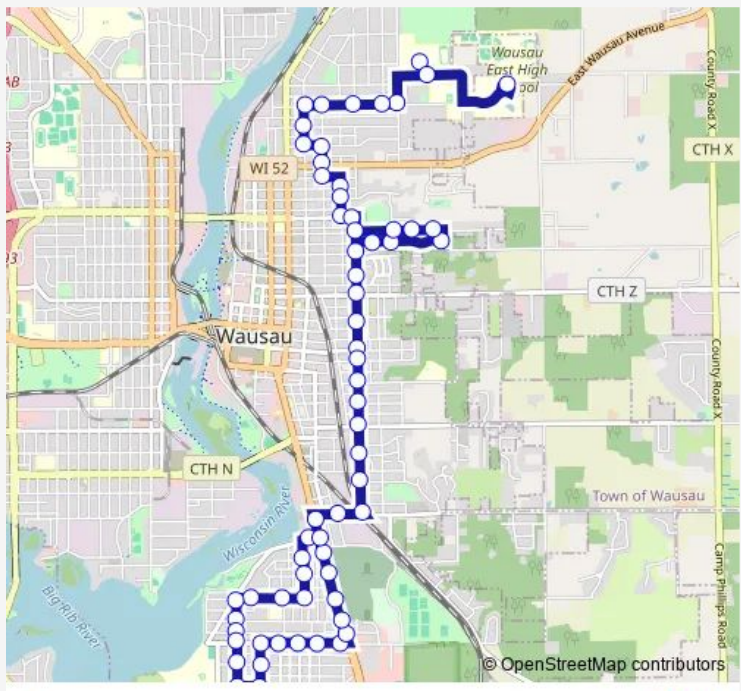

Direction
 Horace Mann Middle School — Grand Ave. @ Townline Rd.
 63 stops
[Open route schedule](#)

- Horace Mann Middle School
- Wausau East High School
- Sell St. @ Horace Mann Middle School
- 13th St. @ Brown St.
- Brown St. @ 12th St.
- Brown St. @ 10th St.
- Brown St. @ 8th St.
- Brown St. @ 7th St.
- 7th St. @ Nina Ave.
- 7th St. @ Augusta Ave.
- 8th St. @ Augusta Ave.
- 8th St. @ Wasau Ave.
- 8th St. @ Park Ave.
- 9th St. @ Lincoln Ave.
- 9th St. @ Humboldt Ave.
- 9th St. @ Bridge St.
- Bridge St. @ Kaiser Park
- 10th St. @ Stark St.
- Steuben St. @ 12th St.
- Steuben St. @ 13th St.
- Steuben St. @ 16th St.

Route schedule
 Horace Mann Middle School — Grand Ave. @ Townline Rd.

Monday	15:00
Tuesday	15:00
Wednesday	15:00
Thursday	15:00
Friday	15:00
Saturday	—
Sunday	—

Route info
 Direction: Horace Mann Middle School
 Stops: 63
 Trip Duration: 0 hour 40 min

Monday 07:05

Tuesday 07:05

Wednesday 07:05

Thursday 07:05

Friday 07:05

Saturday —

Sunday —

Route info

Direction: Prospect Ave. @ Townline Rd.

Stops: 35

Trip Duration: 0 hour 25 min

8th St. @ Wausau Ave.

8th St. @ Union Ave.

7th St. @ Augusta Ave.

7th St. @ Nina Ave.

7th St. @ Brown St.