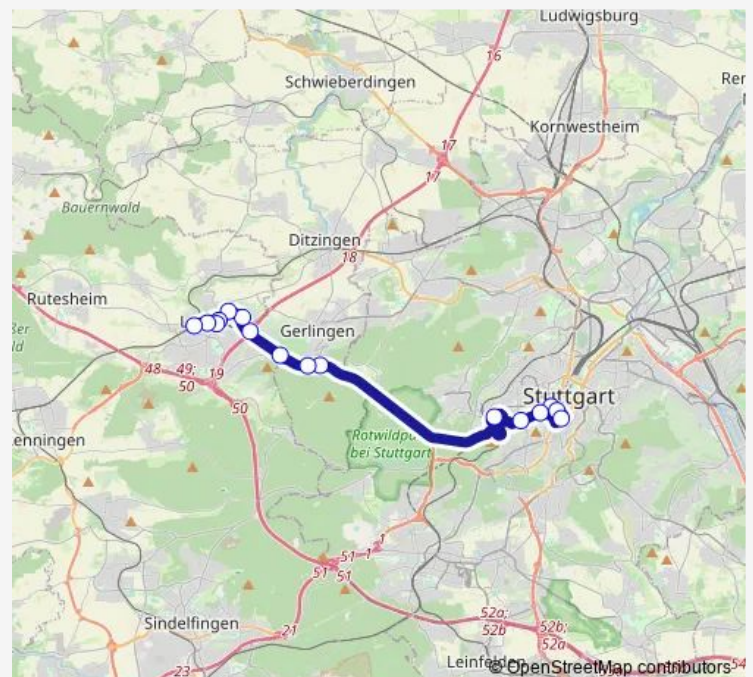

Leonberg Törlensweg

Leonberg Altstadt

Leonberg Bildstöckle

Leonberg Engelberg

Leonberg Golfplatz

Gerlingen Ramtel

Gerlingen Waldsiedlung

Gerl. Schillerhöhe Bosch

Wednesday 06:02-20:02

Thursday 06:02-20:02

Friday 06:02-20:02

Saturday —

Sunday —

Route info

Direction: Leonberg

Stops: 14

Trip Duration: 0 hour 33 min

■ X2 — Rotebühlplatz - Schwabstraße - Leonberg

Direction

Stadtmitte — Leonberg

16 stops

[Open route schedule](#)

Stadtmitte

Wilhelmsbau

Monday 05:53-20:21

Tuesday 05:53-20:21

Wednesday 05:53-20:21

Thursday 05:53-20:21

Friday 05:53-20:21

Saturday —

Sunday —

Route info