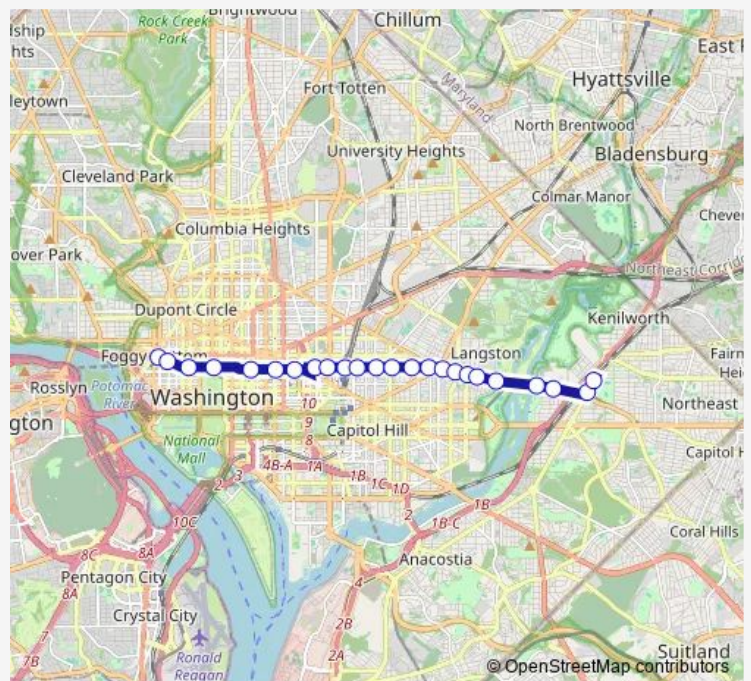

Benning Rd Ne+21 St Ne

Benning Rd Ne+26 St Ne

Benning Rd Ne+Anacostia Av Ne

Route schedule

Pennsylvania Av Nw+22 St Nw — Minnesota Ave Station+Bay K

Monday 01:37-01:17⁺¹

Tuesday 01:37-01:17⁺¹

Wednesday 01:37-01:17⁺¹

Thursday 01:37-01:17⁺¹

Friday 01:37-01:17⁺¹

Saturday 01:37-01:17⁺¹

Sunday 01:39-01:19⁺¹

Route info

Direction: Pennsylvania Av Nw+22 St Nw

Stops: 24

Trip Duration: 0 hour 35 min

X2 — Benning Road-H Street

Benning Rd Ne+34 St Ne

Minnesota Av Ne+Benning Rd Ne

Minnesota Ave Station+Bay K

Direction

26 St NE+Phelps HS — H St NW+16 St NW

18 stops

[Open route schedule](#)

Friday 15:45

Saturday —

Sunday —

Route info

Direction: 26 St NE+Phelps HS

Stops: 18

Trip Duration: 0 hour 34 min

Direction