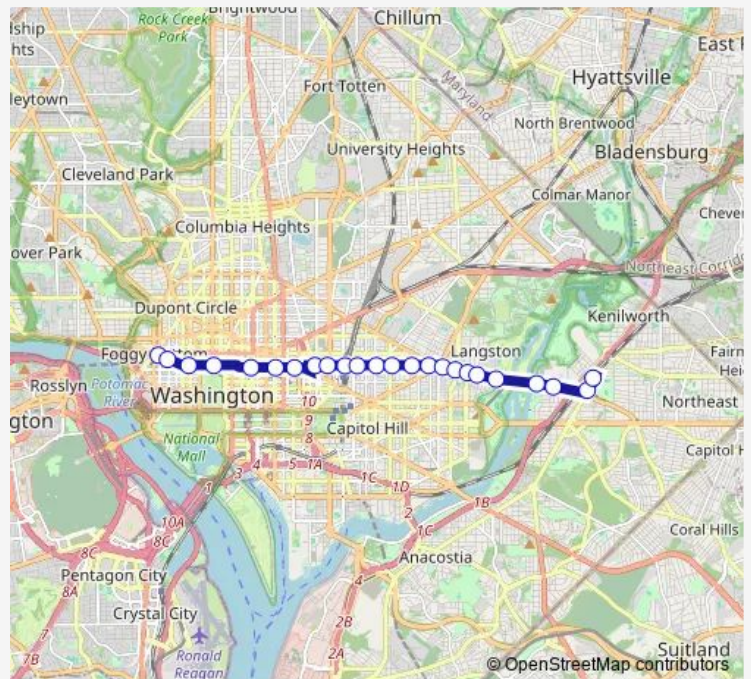

H St Ne+3 St Ne

H St Ne+6 St Ne

H St Ne+8 St Ne

H St Ne+12 St Ne

H St Ne+14 St Ne

Benning Rd Ne+15 St Ne

Benning Rd Ne+17 St Ne

Benning Rd Ne+19 St Ne

Benning Rd Ne+21 St Ne

Benning Rd Ne+26 St Ne

Benning Rd Ne+Anacostia Av Ne

Route schedule

Pennsylvania Av Nw+22 St Nw — Minnesota Ave Station+Bay K

Monday	01:37-01:17 ⁺¹
Tuesday	01:37-01:17 ⁺¹
Wednesday	01:37-01:17 ⁺¹
Thursday	01:37-01:17 ⁺¹
Friday	01:37-01:17 ⁺¹
Saturday	01:37-01:17 ⁺¹
Sunday	01:39-01:19 ⁺¹

Route info

Direction: Pennsylvania Av Nw+22 St Nw

Stops: 24

Trip Duration: 0 hour 39 min

X2 — Benning Road-H Street

Benning Rd Ne+34 St Ne

Minnesota Av Ne+Benning Rd Ne

Minnesota Ave Station+Bay K

Direction

26 St Ne+Phelps Hs — H St Nw+16 St Nw

18 stops

[Open route schedule](#)

26 St Ne+Phelps Hs

Benning Rd Ne+21 St Ne

Benning Rd Ne+19 St Ne

Benning Rd Ne+18 St Ne