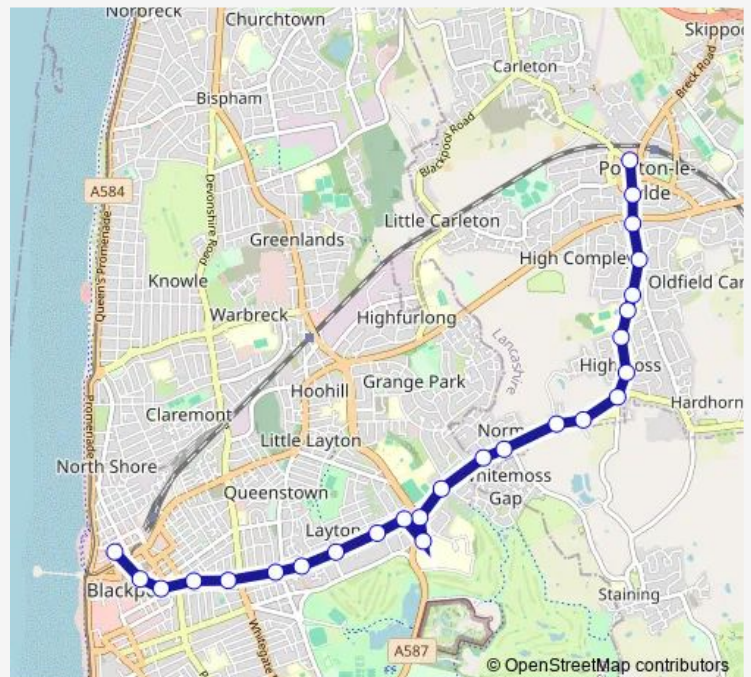

### Direction

St Chads Church — Central Library

26 stops

[Open route schedule](#)

- St Chads Church
- St Chads Primary School
- Garstang Road
- Beech Drive
- Stafford Avenue
- Baines HS school only
- Baines High School
- Highcross Avenue
- Longhouse Lane
- Normoss Farm
- Benedict Drive
- Staining Road End
- Newton Drive East
- Bathurst Avenue
- Regency Lodge
- Victoria Hospital (To Blackpool)
- Lakeway
- Torsway Avenue
- Milton Avenue
- Layton Road
- Collingwood Avenue

### Route info

Direction: St Chads Church

Stops: 26

Trip Duration: 0 hour 27 min

X2 — Poulton - Blackpool Town Centre

Devonshire Square

Buchanan Street

Church Street

## Direction

Central Library — St Chads Church

27 stops

[Open route schedule](#)

Central Library

Talbot Road

Buchanan Street

Devonshire Square

Collingwood Avenue

Layton Rd

Milton Avenue

Torsway Avenue

Lakeway

Regency Lodge

Victoria Hospital (To Poulton)

St Walburgas Road