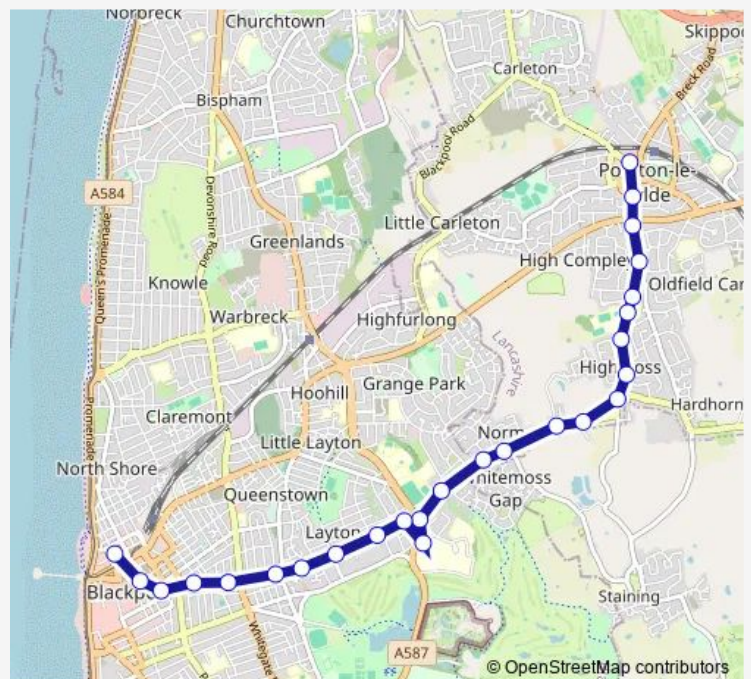

Bus X2 Poulton - Blackpool Town Centre

[Go to website](#)

Direction

St Chads Church — Central Library

26 stops

[Open route schedule](#)

- St Chads Church
- St Chads Primary School
- Garstang Road
- Beech Drive
- Stafford Avenue
- Baines HS school only
- Baines High School
- Highcross Avenue
- Longhouse Lane
- Normoss Farm
- Benedict Drive
- Staining Road End
- Newton Drive East
- Bathurst Avenue
- Regency Lodge
- Victoria Hospital (To Blackpool)
- Lakeway
- Torsway Avenue
- Milton Avenue
- Layton Road
- Collingwood Avenue

Route schedule

St Chads Church — Central Library

Monday	15:00
Tuesday	15:00
Wednesday	15:00
Thursday	15:00
Friday	15:00
Saturday	—
Sunday	—

Route info

Direction: St Chads Church

Stops: 26

Trip Duration: 0 hour 27 min

27 stops

[Open route schedule](#)

Central Library

Talbot Road

Buchanan Street

Devonshire Square

Collingwood Avenue

Layton Rd

Thursday 08:00

Friday 08:00

Saturday —

Sunday —

Route info

Direction: Central Library

Stops: 27

Trip Duration: 0 hour 27 min