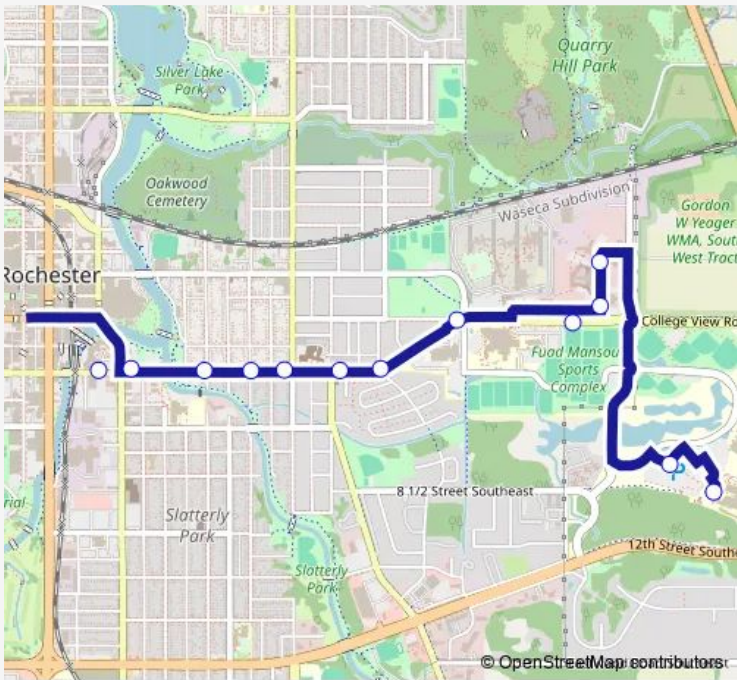

Bus 203 Wb Route 203 Westbound

[Go to website](#)

Direction
 University Center Rochester — 4th Street Southeast at Government Center

13 stops

[Open route schedule](#)

- University Center Rochester
- Rctc Park and Ride Begin
- Along Campus Dr Southeast and West of Silver Creek Rd Northeast
- Along Campus Dr Southeast
- Collegeview Rd E and Campus Dr Southeast
- 4th Street Southeast and 19th Avenue Southeast
- 15th Ave Southeast and 4th St Southeast
- 4th Street Southeast and 14th Avenue Southeast
- Along 4th St Southeast and West of 11th Ave Southeast
- 4th Street Southeast and 9th Avenue Southeast
- 4th Street Southeast and 7th Avenue Southeast
- 4th Street Southeast and 3rd Avenue Southeast
- 4th Street Southeast at Government Center

Route schedule
 University Center Rochester — 4th Street Southeast at Government Center

Monday	05:34-21:31
Tuesday	05:34-21:31
Wednesday	05:34-21:31
Thursday	05:34-21:31
Friday	05:34-21:31
Saturday	—
Sunday	—

Route info
 Direction: University Center Rochester
 Stops: 13
 Trip Duration: 0 hour 13 min

203 Wb — Route 203 Westbound

203 Wb Bus time schedules and route maps are available in an offline PDF at busmaps.com. Use the busmaps.com website to see live bus times, train schedule or subway schedule, and step-by-step directions for all public transit in Rochester

The schedule is provided in the local timezone. Times with "(+1)" indicate departures on the next day.

PDF file created on 2025-02-26

2024 BusMaps.com - All Rights Reserved