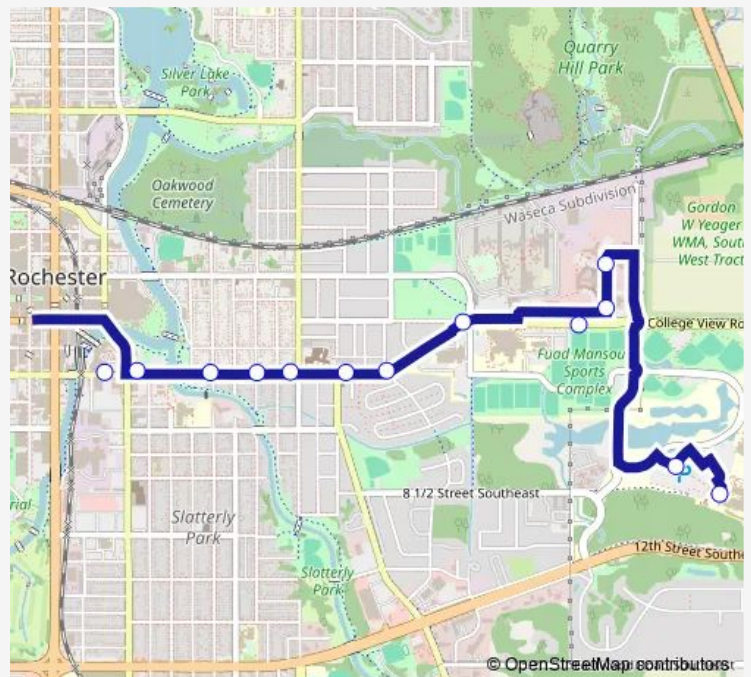

Along Campus Dr Southeast and West of Silver Creek Rd Northeast

Along Campus Dr Southeast

Collegeview Rd E and Campus Dr Southeast

4th Street Southeast and 19th Avenue Southeast

15th Ave Southeast and 4th St Southeast

4th Street Southeast and 14th Avenue Southeast

Along 4th St Southeast and West of 11th Ave Southeast

4th Street Southeast and 9th Avenue Southeast

4th Street Southeast and 7th Avenue Southeast

4th Street Southeast and 3rd Avenue Southeast

4th Street Southeast at Government Center

Route schedule

University Center Rochester — 4th Street Southeast at Government Center

Monday	05:34-21:31
Tuesday	05:34-21:31
Wednesday	05:34-21:31
Thursday	05:34-21:31
Friday	05:34-21:31
Saturday	—
Sunday	—

Route info

Direction: University Center Rochester

Stops: 13

Trip Duration: 0 hour 13 min

203 WB — Route 203 Westbound

203 WB Bus time schedules and route maps are available in an offline PDF at busmaps.com. Use the busmaps.com website to see live bus times, train schedule or subway schedule, and step-by-step directions for all public transit in