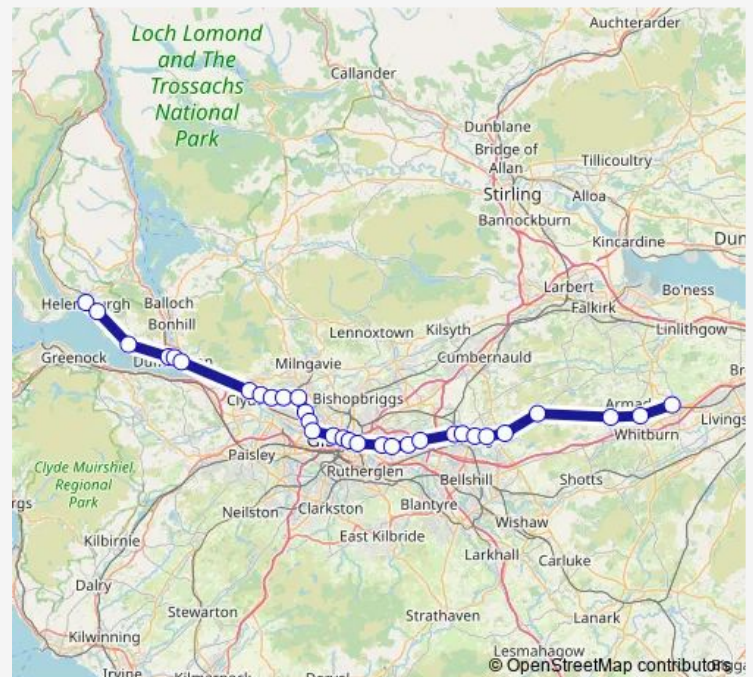

Carntyne

Shettleston

Garrowhill

Route schedule

Helensburgh Central — Bathgate

Monday 20:02-23:02

Tuesday 20:02-23:02

Wednesday 20:02-23:02

Thursday 20:02-23:02

Friday 20:02-23:02

Saturday 20:02-23:02

Sunday 21:55

Route info

Direction: Helensburgh Central

Stops: 31

Trip Duration: 1 hour 42 min

■ Sr:Hlc->Bhg — SR train service from HLC to Bhg

Easterhouse

Blairhill

Coatbridge Sunnyside

Coatdyke

Airdrie

Drumgelloch

Caldercruix