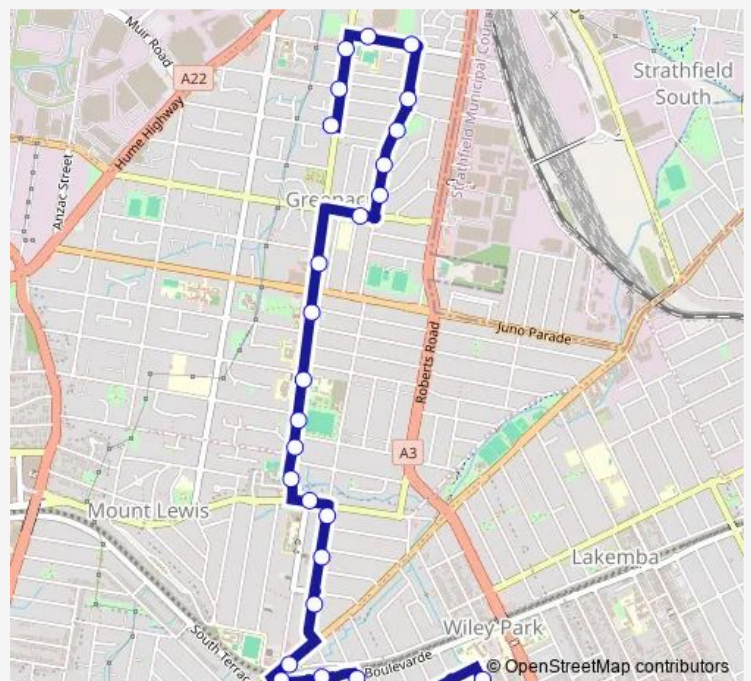

School Bus S126 Greenacre to Wiley Park Girls Hs

[Go to website](#)

Direction

Cardigan Rd At Waterloo Rd — Ferguson Av After Hillcrest St

26 stops

[Open route schedule](#)

- Cardigan Rd At Waterloo Rd
- Waterloo Rd At Tennyson Rd
- Waterloo Rd At Shellcote Rd
- Norfolk Rd Opp Chullora Public School
- Norfolk Reserve, Norfolk Rd
- Maiden St After Ivy St
- Maiden St Opp Buckland St
- Maiden St At Cowl St
- Maiden St At Rea St
- Rawson Rd At Tempe St
- Waterloo Rd Opp Sydney Full Gospel Church
- Greenacre Shops, Waterloo Rd, Stand A
- Greenacre Public School, Waterloo Rd
- Roberts Park, Waterloo Rd
- Waterloo Rd Opp Old Kent Rd
- Waterloo Rd Before Wattle St
- Wattle St Opp Highclere Av
- Acacia Av After Wattle St
- Acacia Av After Bouvardia St
- Acacia Av After Waratah St
- Punchbowl Station, Punchbowl Rd

Route schedule

Cardigan Rd At Waterloo Rd — Ferguson Av After Hillcrest St

Monday	08:17
Tuesday	08:17
Wednesday	08:17
Thursday	08:17
Friday	08:17
Saturday	—
Sunday	—

Route info

Direction: Cardigan Rd At Waterloo Rd

Stops: 26

Trip Duration: 0 hour 21 min

S126 — Greenacre to Wiley Park Girls Hs

Punchbowl Station, The Boulevarde, Stand B

Punchbowl Station, The Boulevarde, Stand A

Dudley St After The Boulevarde

Dudley St At Hillcrest St

Ferguson Av After Hillcrest St

S126 School Bus time schedules and route maps are available in an offline PDF at busmaps.com. Use the busmaps.com website to see live bus times, train schedule or subway schedule, and step-by-step directions for all public transit in Sydney