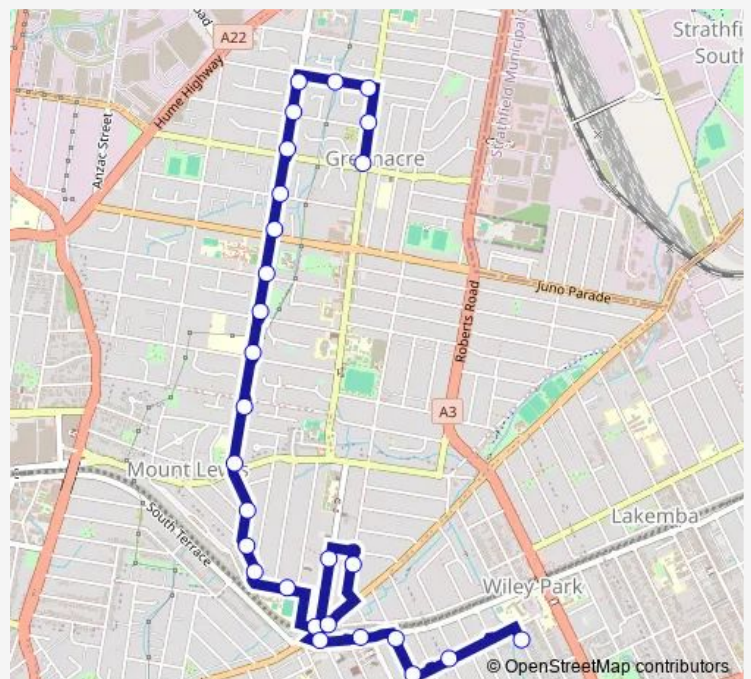

School Bus S126 Greenacre to Wiley Park Girls Hs

[Go to website](#)

Direction

Waterloo Rd At Rawson Rd — Ferguson Av After Hillcrest St

28 stops

[Open route schedule](#)

Waterloo Rd At Rawson Rd

Waterloo Rd At Northcote Rd

Breust Pl At Highclere Av

Highclere Av Opp Waratah St

Acacia Av After Waratah St

Route schedule

Waterloo Rd At Rawson Rd — Ferguson Av After Hillcrest St

Monday 08:19

Tuesday 08:19

Wednesday 08:19

Thursday 08:19

Friday 08:19

Saturday —

Sunday —

Route info

Direction: Waterloo Rd At Rawson Rd

Stops: 28

Trip Duration: 0 hour 21 min

S126 — Greenacre to Wiley Park Girls Hs

Punchbowl Station, Punchbowl Rd

Punchbowl Station, The Boulevarde

The Boulevarde Opp Broadway

Dudley St After The Boulevarde

Dudley St At Hillcrest St

Hillcrest St Opp Rawson St