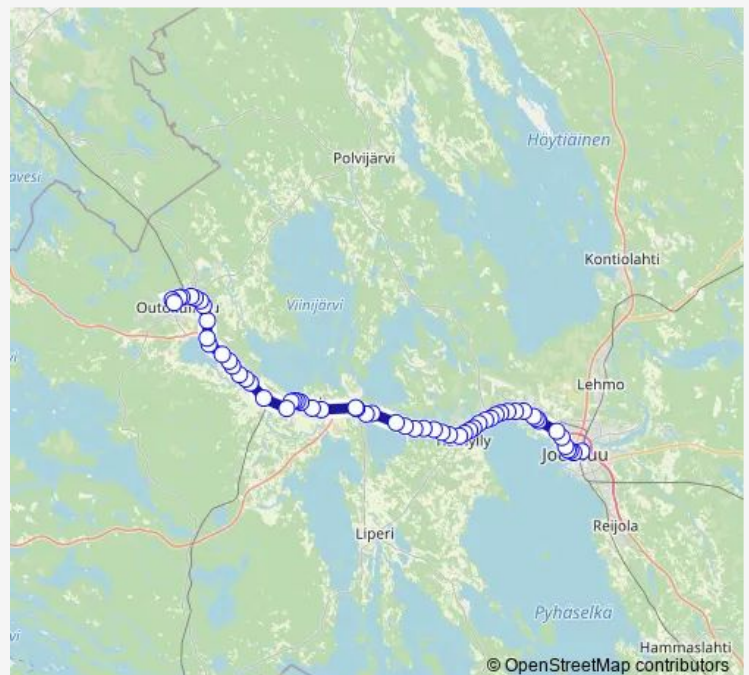

Thursday 06:00-18:15

Friday 06:00-18:15

Saturday 08:15-16:15

Sunday 16:15-18:15

**Route info**

Direction: Joensuu

Stops: 58

Trip Duration: 1 hour 0 min