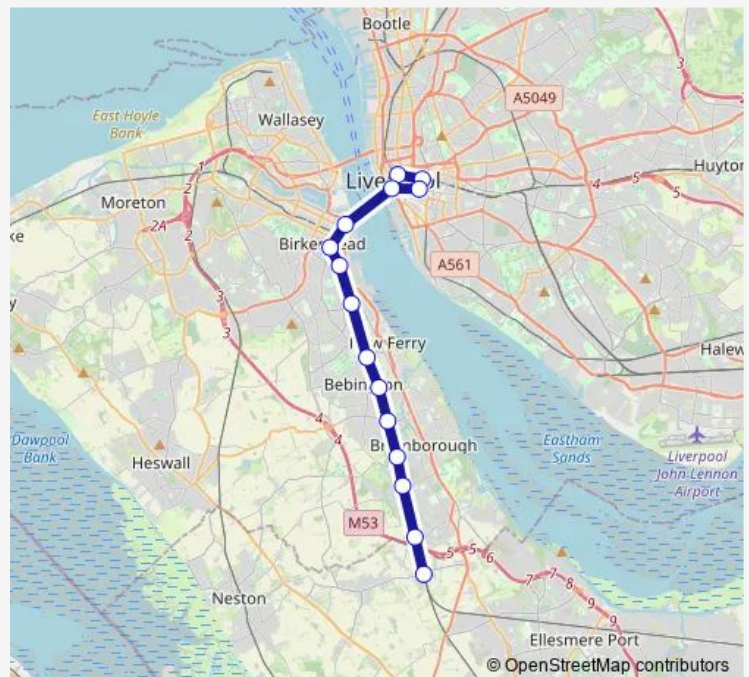

Rail Me:Mrf->Hoo ME train service from MRF to Hoo

[Go to website](#)

Direction

Moorfields — Hooton

15 stops

[Open route schedule](#)

Moorfields

Liverpool Lime Street

Liverpool Central

Liverpool James Street

Birkenhead Hamilton Square

Birkenhead Central

Green Lane

Rock Ferry

Bebington

Port Sunlight

Tuesday 16:03-17:04

Wednesday 16:03-17:04

Thursday 16:03-17:04

Friday 16:03-17:04

Saturday —

Sunday —

Route info

Direction: Moorfields

Stops: 15

Trip Duration: 0 hour 32 min

■ Me:Mrf->Hoo — ME train service from MRF to Hoo

Me:Mrf->Hoo Rail time schedules and route maps are available in an offline PDF at busmaps.com. Use the busmaps.com website to see live bus times, train schedule or subway schedule, and step-by-step directions for all public transit in Liverpool