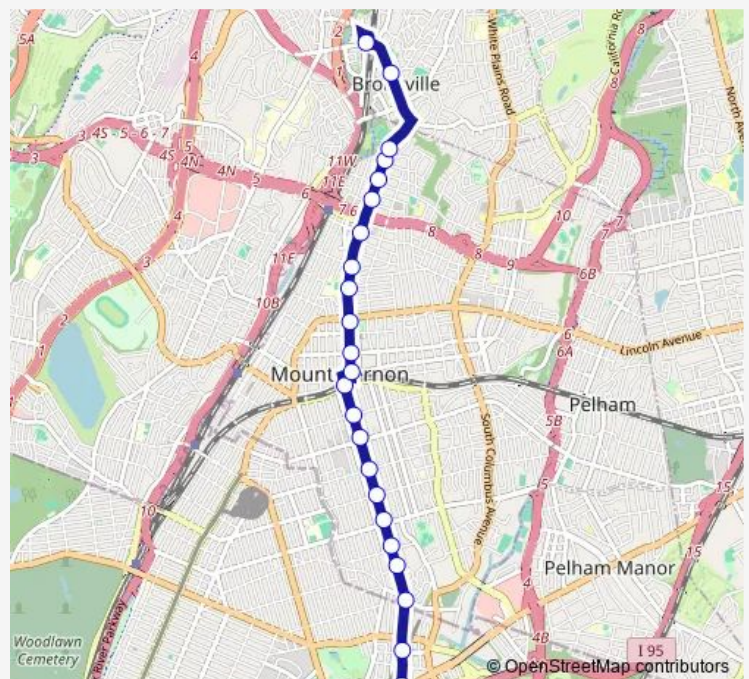

Gramatan AVE @ Overlook St

Gramatan AVE @ Chester St

Gramatan AVE @ North St

Gramatan AVE @ W Sidney Ave

Gramatan AVE @ W Prospect Ave

E Roosevelt SQ @ Stevens Ave

S 5TH Ave @ W 1ST St

S 5TH AVE @ W 2ND St

S 5TH AVE @ W 3RD St

Route schedule

Bronxville Railroad Station West — Bivonia ST @ Reed Mill Rd

Monday	06:48-18:55
Tuesday	06:48-18:55
Wednesday	06:48-18:55
Thursday	06:48-18:55
Friday	06:48-18:55
Saturday	08:30-18:50
Sunday	—

Route info

Direction: Bronxville Railroad Station West

Stops: 31

Trip Duration: 0 hour 28 min

0052 — 52 - MT Vernon-THE Bronx-Bronxville

S 5TH AVE @ W 4TH St

S 5TH AVE @ W 5TH St

S 5TH AVE @ W Sandford Blvd

S 5TH AVE @ W 7TH St

S 5TH AVE @ W 8TH St

S 5TH AVE @ W Kingsbridge Ave

Dyre AVE @ Light St

Boston RD @ Dyre Ave

Boston RD @ Bivonia St

Bivonia ST @ Reed Mill Rd