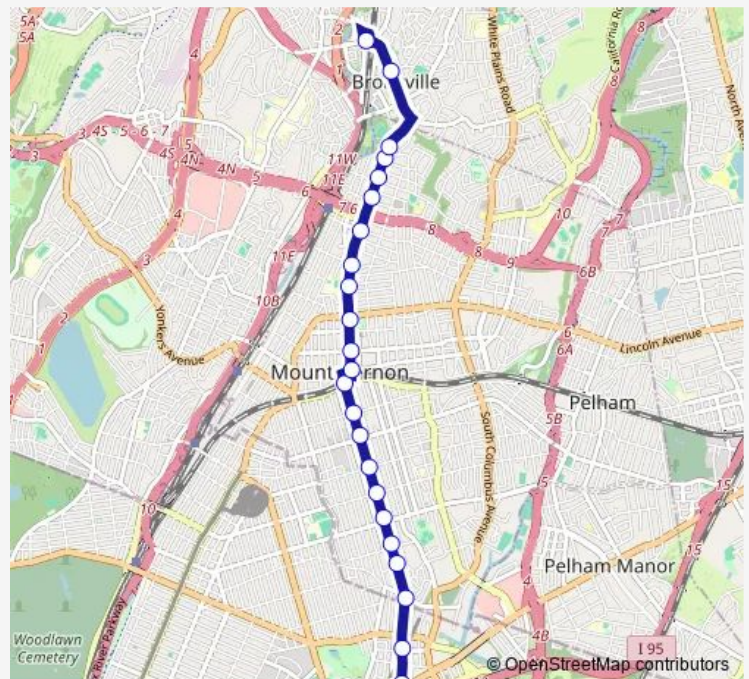

Gramatan AVE @ Overlook St

Gramatan AVE @ Chester St

Gramatan AVE @ North St

Gramatan AVE @ W Sidney Ave

Gramatan AVE @ W Prospect Ave

E Roosevelt SQ @ Stevens Ave

S 5TH Ave @ W 1ST St

S 5TH AVE @ W 2ND St

S 5TH AVE @ W 3RD St

Route schedule

Bronxville Railroad Station West — Bivonia ST @ Reed Mill Rd

| | |
|-----------|-------------|
| Monday | 06:48-18:55 |
| Tuesday | 06:48-18:55 |
| Wednesday | 06:48-18:55 |
| Thursday | 06:48-18:55 |
| Friday | 06:48-18:55 |
| Saturday | 08:30-18:50 |
| Sunday | — |

Route info

Direction: Bronxville Railroad Station West

Stops: 31

Trip Duration: 0 hour 30 min

0052 — 52 - MT Vernon-THE Bronx-Bronxville

S 5TH AVE @ W 4TH St

S 5TH AVE @ W 5TH St

S 5TH AVE @ W Sandford Blvd

Thursday 06:20-19:30

Friday 06:20-19:30

Saturday 08:00-18:15

Sunday —

Route info

Direction: Bivonia ST @ Reed Mill Rd

Stops: 25

Trip Duration: 0 hour 30 min