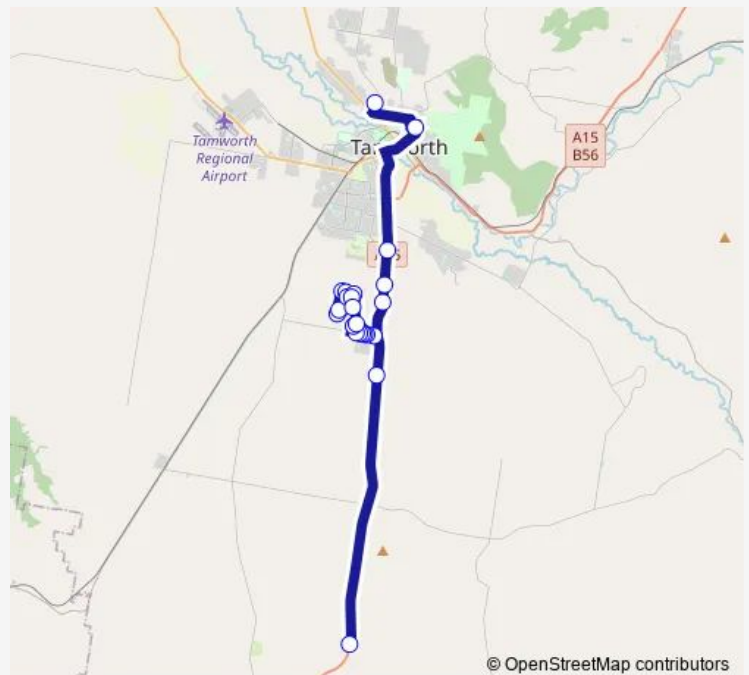

School Bus S205 Swan Bus - Tamworth Schools to Goonoo  
Goonoo Bartons Lane via Kingswood

[Go to website](#)

**Direction**

Mccarthy Catholic College, Tribe St — 14851 Goonoo  
Goonoo Rd

24 stops

[Open route schedule](#)

57 Spains Lane

Spains Lane At Colwell Rd

Spains Lane After Colwell Rd

Ralfe Rd At Herden Rd

Ralfe Rd Before Kingswood Dr

Pages Lane Before Hartmann Dr

Lawrence Av Turnaround

Lawrence Dr At Sharon Cct

Hartmann Dr At Cameron Av

Pages Lane Opp Hartmann Dr

Palmer Dr After Pages Lane

Robertson Pl Turnaround

Palmer Dr After Robertson Pl

Route schedule

Mccarthy Catholic College, Tribe St — 14851 Goonoo  
Goonoo Rd

Monday	15:20
Tuesday	15:20
Wednesday	15:20
Thursday	15:20
Friday	15:20
Saturday	—
Sunday	—

Route info

Direction: Mccarthy Catholic College, Tribe St

Stops: 24

Trip Duration: 1 hour 5 min

© OpenStreetMap contributors